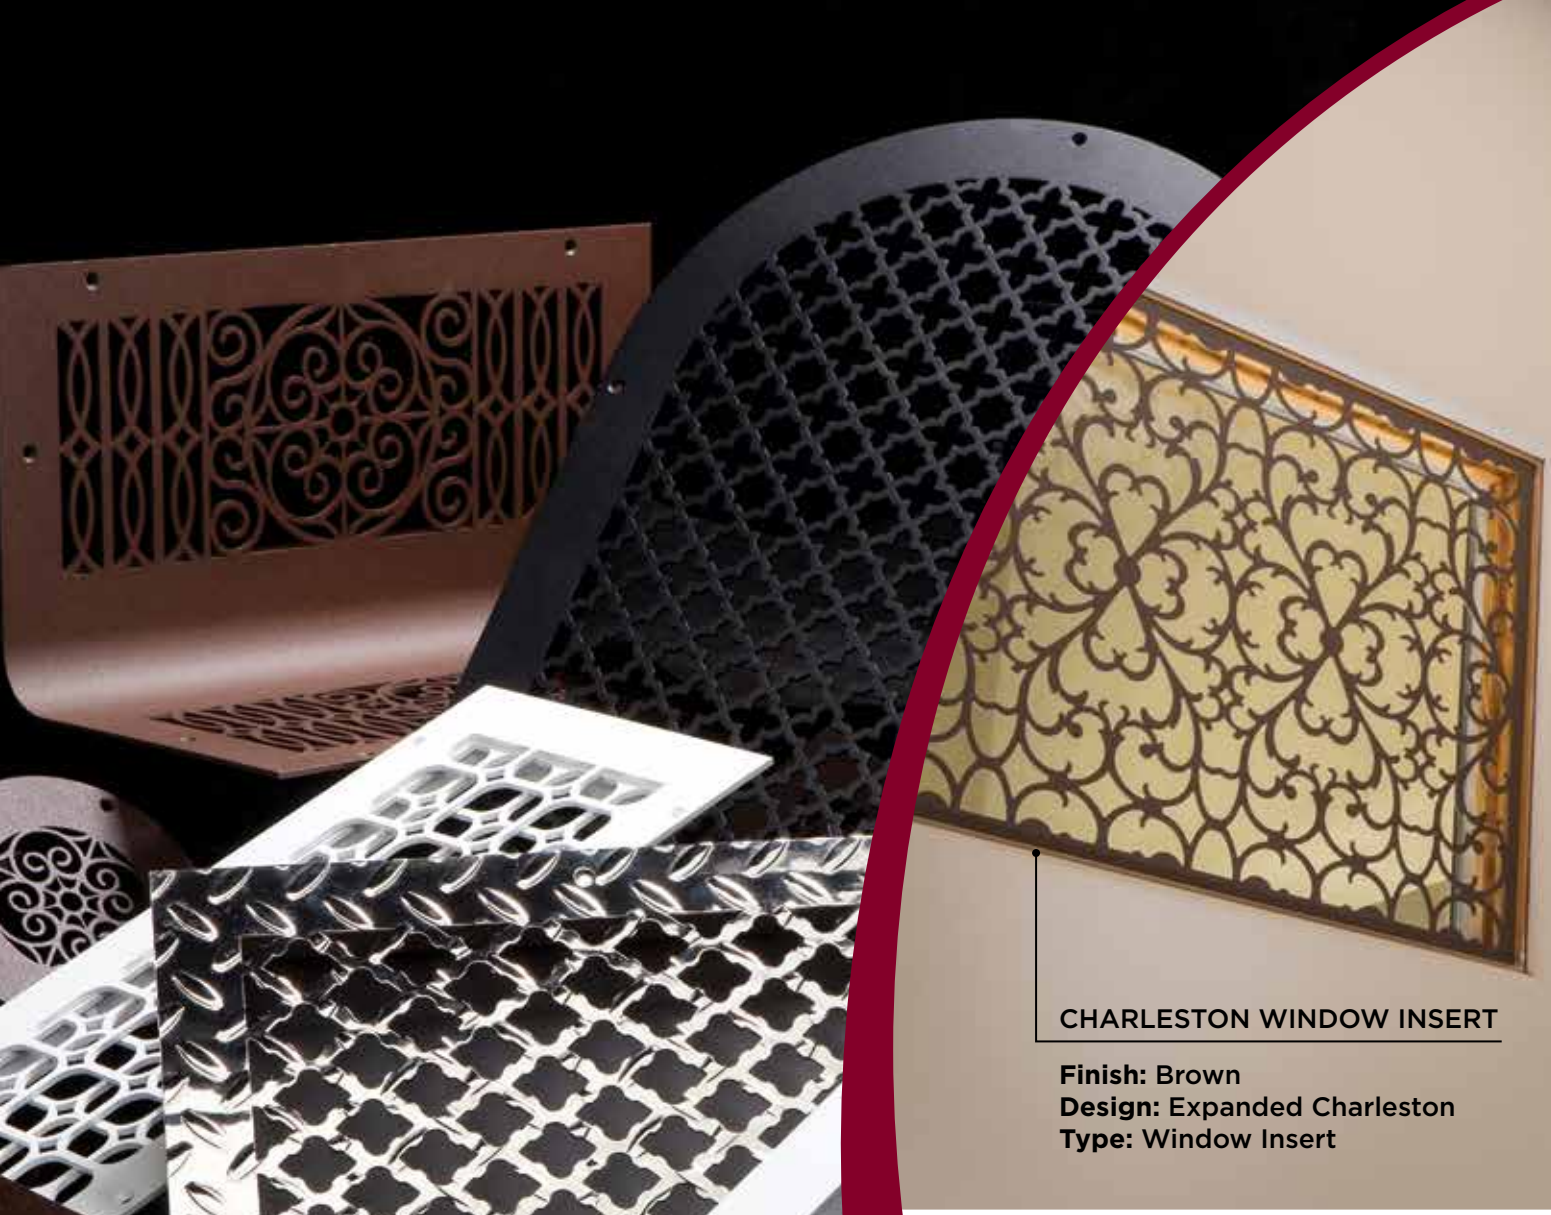

Available with or without face mounting screw holes

Comes with color matched mounting screws

**CHARLESTON WINDOW INSERT**

**Finish:** Brown  
**Design:** Expanded Charleston  
**Type:** Window Insert

**CHARLESTON**