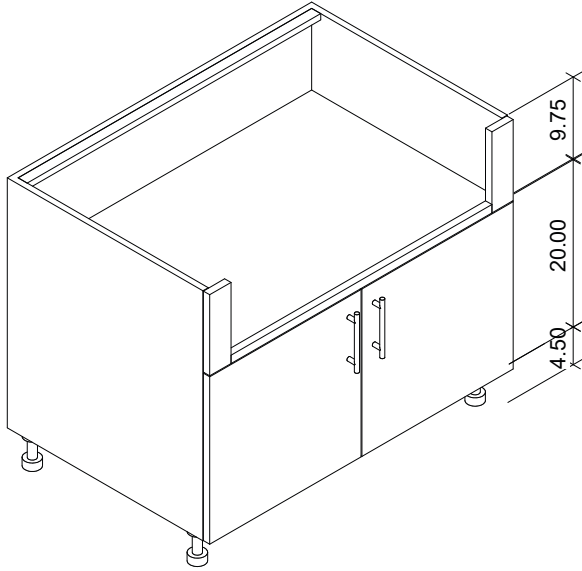

*NOTE: Extra depth cabinets are not available in all sizes. Please contact: Sales@danver.com for specific needs.

Top View

Front View

Grill Storage Cabinets

Product Description	
OGB: Outdoor Grill Base 2 Doors	
27" Depth SKU	24" Depth SKU
OGB3002	OGB3002-24
OGB3302	OGB3302-24
OGB3602	OGB3602-24
OGB4202	OGB4202-24
OGB4802	OGB4802-24