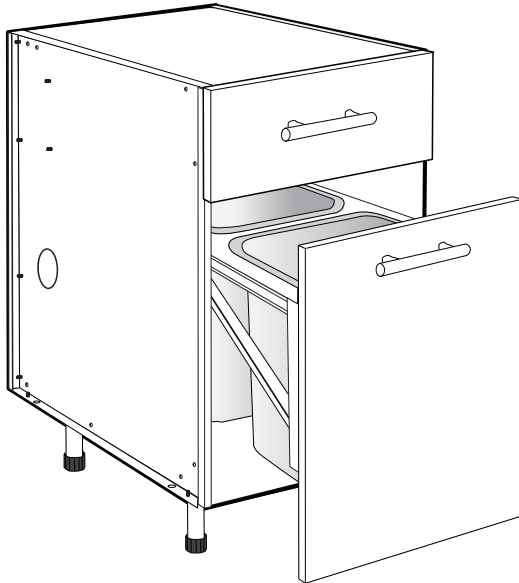

Cabinet Accessories - Trash Pullout

Product Description	
OTP: Trash pullout accessory Designed to fit 15 - 24" wide OBF, OBD, OBB Side Burner cabinets and 36", 42" and 48" Grill Cabinets.	
SKU	Description
OTP15	Single Trash for 15" cabinet or 1 side of 30" Grill cabinet
OTP16.5	Single Trash for 1 side of 33" Grill cabinet
OTP18	Double Trash for 18" cabinet or 36" Grill - side burner
OTP19.33	Double Trash for 58" Grill cabinet
OTP20.67	Double Trash for 62" Grill cabinet
OTP21	Double Trash for 21" cabinet or 1 side of 42" Grill cabinet
OTP24	Double Trash
OTP24D	Double Trash Deep
OTP27	Double Trash
OTP30	Double Trash
OTP33	Double Trash