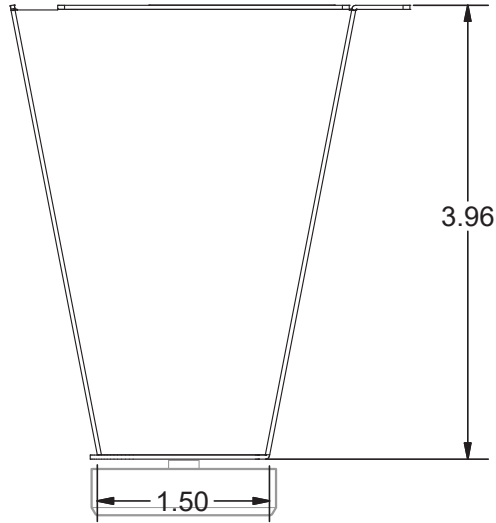

Cabinet Accessories - Feet and Toe Kick

Product Description	
SSLEG options: A wide range of Stainless Steel leg covers are available. ADA compliant leg and wall cabinet leg modifier kits are also available.	
SKU	Description
SSLEG	Exposed 4.5" high stainless steel tapered leg. Number required based on cabinet sizes, either 4, 6, or 8 (54" and above). REPLACES LEGS. NOTE: Cannot be used for ORP/OBX units smaller than 3.88"W
SSLEG COVER	Square stainless cover for standard legs where no toe kick preferred. NOTE: Cannot be used for ORP/OBX units smaller than 3.88"W
SSLEG COVER ADJ	Adjustable square stainless steel leg cover: 3" minimum - 5.62" maximum height. NOTE: Cannot be used for ORP/OBX units smaller than 3.88"W
SSLEG COVER DOUBLE	Square stainless cover to cover 2 standard legs
ADA SSLEG	Exposed 2" high stainless steel tapered leg for ADA compliant cabinet. Number required based on cabinet sizes, either 4, 6, or 8 (54" and above). REPLACES STANDARD LEGS. NOTE: Cannot be used for ORP or OBX units smaller than 3.88"W
ADA LEG SQUARE	Galvannealed square ADA legs powdercoated black. Adjustable from 2"-3.25" high. NOTE: Select ADA ORP/OBX LEG SQUARE if needed for an OBX or ORP 2.88"W