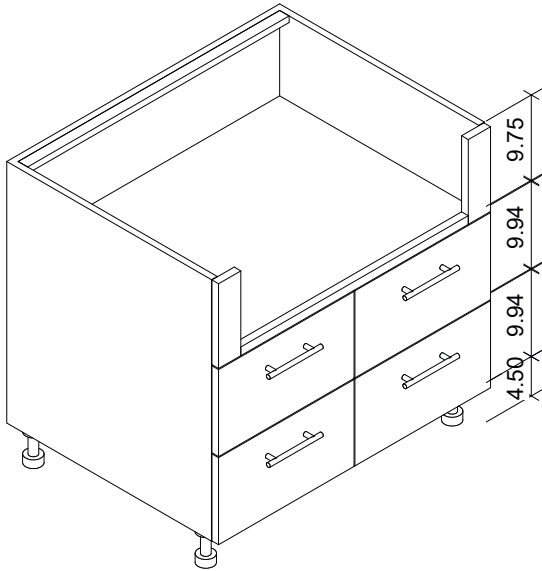

Grill Storage Cabinets

Product Description	
OGB: Outdoor Grill Base 4 Drawers	
27" Depth SKU	24" Depth SKU
OGB3640	OGB3640-24
OGB4240	OGB4240-24
OGB4840	OGB4840-24

Product Description	
OGB: Outdoor Grill Base 4 Drawers, Deep	
27" Depth SKU	24" Depth SKU
OGB3640D	OGB3640D-24
OGB4240D	OGB4240D-24
OGB4840D	OGB4840D-24

Product Description	
OGB: Outdoor Grill Base 4 Drawers, for EVO cooktops	
27" Depth SKU	24" Depth SKU
OGB4240-EVO	N/A

Product Description	
OGB: Outdoor Grill Base 3 Drawers, for Hasty Bake grills	
27" Depth SKU	24" Depth SKU
OGB5430-HB	N/A
OGB5830-HB	N/A

Product Description	
OGB: Outdoor Grill Base 2 Drawers, for Caliber Rockwell grills	
27" Depth SKU	24" Depth SKU
OGB4220-CALIBER	N/A
OGB4820-CALIBER ROCKWELL	N/A