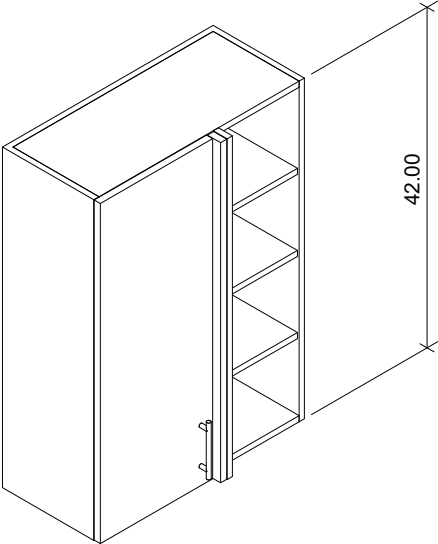

Wall Cabinets

Product Description	
WB: Blind Corner Wall Cabinets	
24" Width SKU	30" Width SKU
N/A	WB2730-LH
N/A	WB2730-RH
WB3024-LH	WB3030-LH
WB3024-RH	WB3030-RH
36" Width SKU	42" Width SKU
WB2736-LH	WB2742-LH
WB2736-RH	WB2742-RH
WB3036-LH	WB3042-LH
WB3036-RH	WB3042-RH