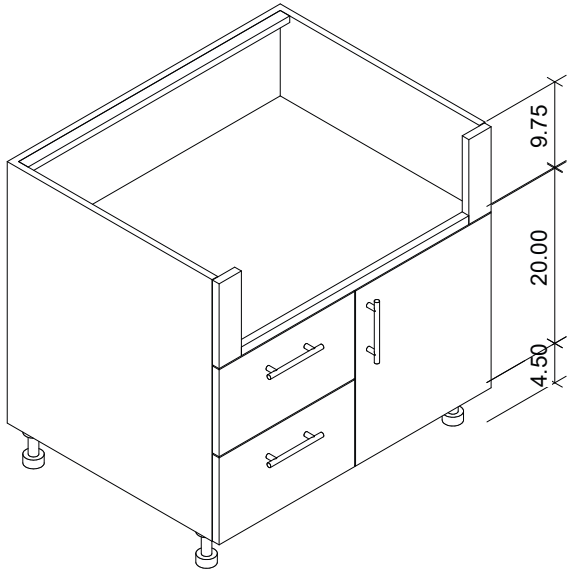

Grill Storage Cabinets

Product Description	
OGB: Outdoor Grill Base 2 Drawers, 1 Door	
27" Depth SKU	24" Depth SKU
OGB3021	OGB3021-24
OGB3321	OGB3321-24
OGB3621	OGB3621-24
OGB4221	OGB4221-24
OGB4821	OGB4821-24

Product Description	
OGB: Outdoor Grill Base 2 Drawers, 1 Door, Deep	
27" Depth SKU	24" Depth SKU
OGB3021D	OGB3021D-24
OGB3321D	OGB3321D-24
OGB3621D	OGB3621D-24
OGB4221D	OGB4221D-24
OGB4821D	OGB4821D-24

Product Description	
OGB: Outdoor Grill Base 2 Drawers, 1 Door, for EVO cooktops	
27" Depth SKU	24" Depth SKU
OGB3321-EVO	N/A
OGB3621-EVO	N/A
OGB4221-EVO	N/A

Product Description	
OGB: Outdoor Grill Base 2 Drawers, extra deep shelf, for Hasty Bake grills	
27" Depth SKU	24" Depth SKU
OGB4220-HB	N/A
OGB4820-HB	N/A

Product Description	
OGB: Outdoor Grill Base 2 Drawers, for Caliber Rockwell grills	
27" Depth SKU	24" Depth SKU
OGB4220-CALIBER	N/A
OGB4820-CALIBER ROCKWELL	N/A