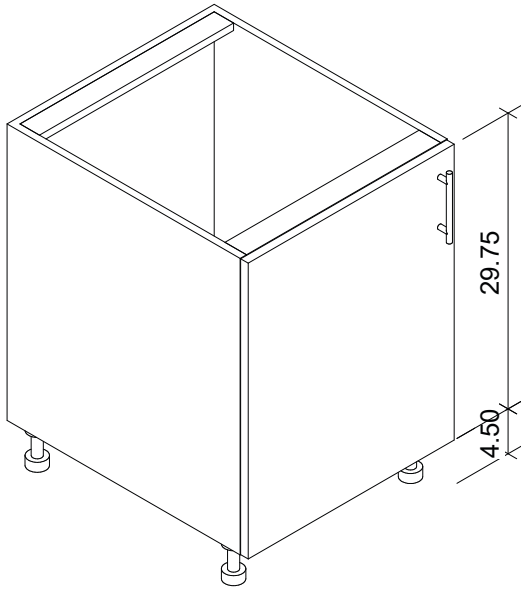

Base Sink Cabinets

Product Description	
OBS: Outdoor Base Sink Full height single door	
27" Depth SKU	24" Depth SKU
OBS1501-FHD-LH	OBS1501-24-FHD-LH
OBS1501-FHD-RH	OBS1501-24-FHD-RH
OBS1801-FHD-LH	OBS1801-24-FHD-LH
OBS1801-FHD-RH	OBS1801-24-FHD-RH
OBS2101-FHD-LH	OBS2101-24-FHD-LH
OBS2101-FHD-RH	OBS2101-24-FHD-RH
OBS2401-FHD-LH	OBS2401-24-FHD-LH
OBS2401-FHD-RH	OBS2401-24-FHD-RH