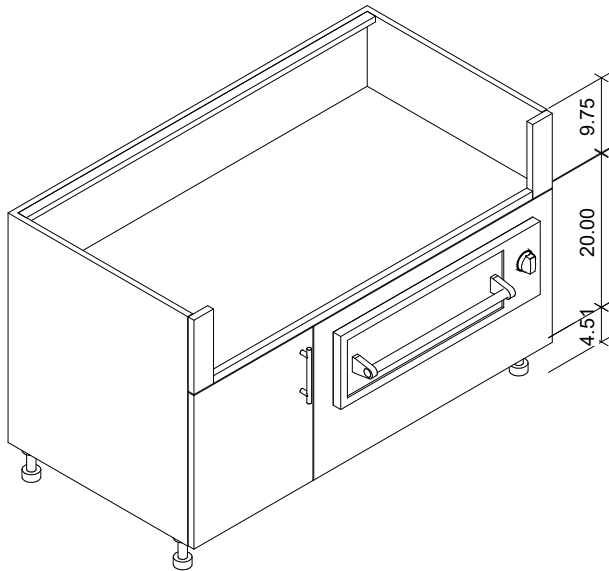

Grill Storage Cabinets - Warming Drawer Insert

Product Description	
OGW: Outdoor Grill Base w/ Warming Drawer Warming Drawer Only	
27" Depth SKU	24" Depth SKU
OGW3600	N/A
OGW4200	N/A
OGW4800	N/A

Product Description	
OGW: Outdoor Grill Base w/ Warming Drawer Deep, Warming Drawer Only	
27" Depth SKU	24" Depth SKU
OGW3600D	N/A
OGW4200D	N/A
OGW4800D	N/A

Product Description	
OGW: Outdoor Grill Base w/ Warming Drawer Warming Drawer, 1 Door	
27" Depth SKU	24" Depth SKU
OGW5401	N/A
OGW5801	N/A

Product Description	
OGW: Outdoor Grill Base w/ Warming Drawer Deep, Warming Drawer, 1 Door	
27" Depth SKU	24" Depth SKU
OGW5401D	N/A
OGW5801D	N/A

Product Description	
OGW: Outdoor Grill Base w/ Warming Drawer Warming Drawer, 1 Drawer, 1 Door	
27" Depth SKU	24" Depth SKU
OGW5411	N/A

Product Description	
OGW: Outdoor Grill Base w/ Warming Drawer Deep, Warming Drawer, 1 Drawer, 1 Door	
27" Depth SKU	24" Depth SKU
OGW5411D	N/A