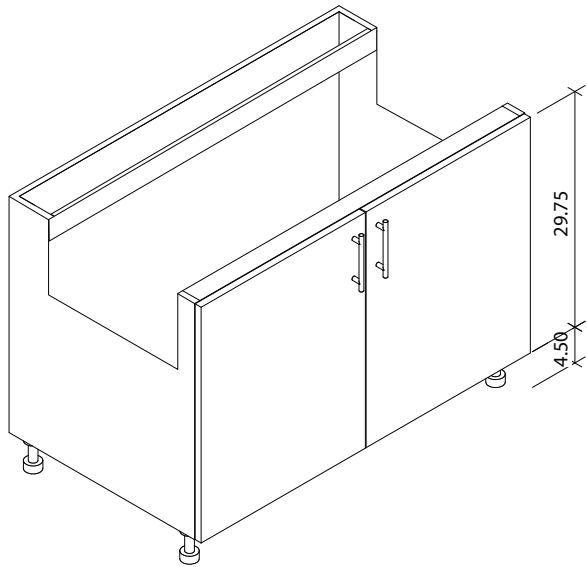

Product Description	
OBS: Outdoor Base Galley Sink	
27" Depth SKU	24" Depth SKU
OBS2402 GALLEY	OBS2402-24 GALLEY
OBS3602 GALLEY	OBS3602-24 GALLEY
OBS4802 GALLEY	OBS4802-24 GALLEY
OBS6003 GALLEY	OBS6003-24 GALLEY
OBS7203 GALLEY	OBS7203-24 GALLEY
OBS8404 GALLEY	OBS8404-24 GALLEY
OBS8404-FHD GALLEY	OBS8404-24-FHD GALLEY