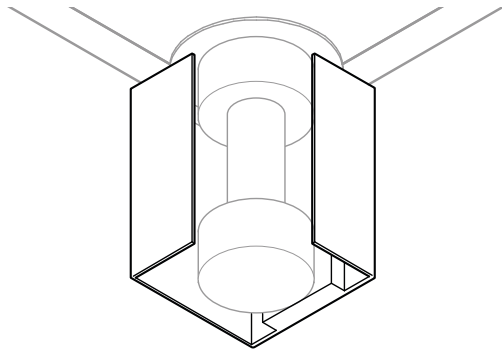

Cabinet Accessories - Feet and Toe Kick

Product Description	
SSLEG options: A wide range of Stainless Steel leg covers are available. ADA compliant leg and wall cabinet leg modifier kits are also available.	
SKU	Description
SSLEG	Exposed 4.5" high stainless steel tapered leg. Number required based on cabinet sizes, either 4, 6, or 8 (54" and above). REPLACES LEGS. NOTE: Cannot be used for ORP/OBX units smaller than 3.88"W
SSLEG COVER	Square stainless cover for standard legs where no toe kick preferred. NOTE: Cannot be used for ORP/OBX units smaller than 3.88"W
SSLEG COVER ADJ	Adjustable square stainless steel leg cover: 3" minimum - 5.62" maximum height. NOTE: Cannot be used for ORP/OBX units smaller than 3.88"W
SSLEG COVER DOUBLE	Square stainless cover to cover 2 standard legs
ADA SSLEG	Exposed 2" high stainless steel tapered leg for ADA compliant cabinet. Number required based on cabinet sizes, either 4, 6, or 8 (54" and above). REPLACES STANDARD LEGS. NOTE: Cannot be used for ORP or OBX units smaller than 3.88"W
ADA LEG SQUARE	Galvannealed square ADA legs powdercoated black. Adjustable from 2"-3.25" high. NOTE: Select ADA ORP/OBX LEG SQUARE if needed for an OBX or ORP 2.88"W