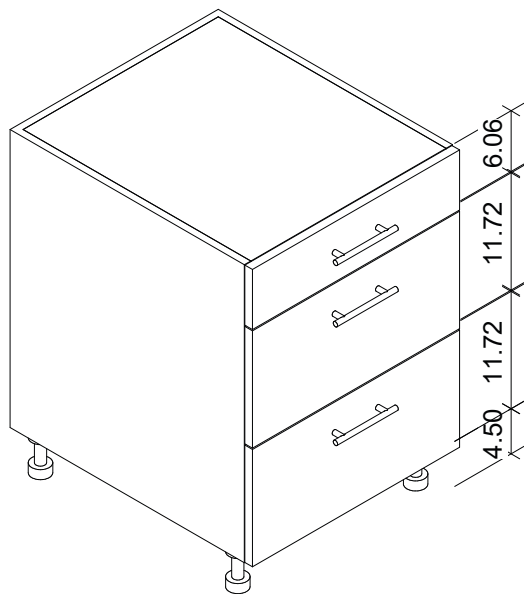

Base Storage Cabinets

Product Description	
OBM: Drawer Base, 3 drawers	
27" Depth SKU	24" Depth SKU
OBM0930	OBM0930-24
OBM1230	OBM1230-24
OBM1530	OBM1530-24
OBM1830	OBM1830-24
OBM2130	OBM2130-24
OBM2430	OBM2430-24
OBM2730	OBM2730-24
OBM3030	OBM3030-24
OBM3330	OBM3330-24
OBM3630	OBM3630-24

Product Description	
OBM: Outdoor Base 2 Drawer	
27" Depth SKU	24" Depth SKU
OBM2420	OBM2420-24

Product Description	
OBM: Outdoor Base 2 Drawer Heavy Duty drawer glides to support cooler NOTE: Stores most coolers up to 52 quarts	
27" Depth SKU	24" Depth SKU
OBM3320HD	N/A

Product Description	
OBM: Outdoor Base Multi-Drawer TECNO, Full-height drawer front with 2 nested drawers	
27" Depth SKU	24" Depth SKU
OBM1830 TECNO	OBM1830-24 TECNO
OBM2130 TECNO	OBM2130-24 TECNO
OBM2430 TECNO	OBM2430-24 TECNO
OBM2730 TECNO	OBM1830-24 TECNO
OBM3030 TECNO	OBM3030-24 TECNO