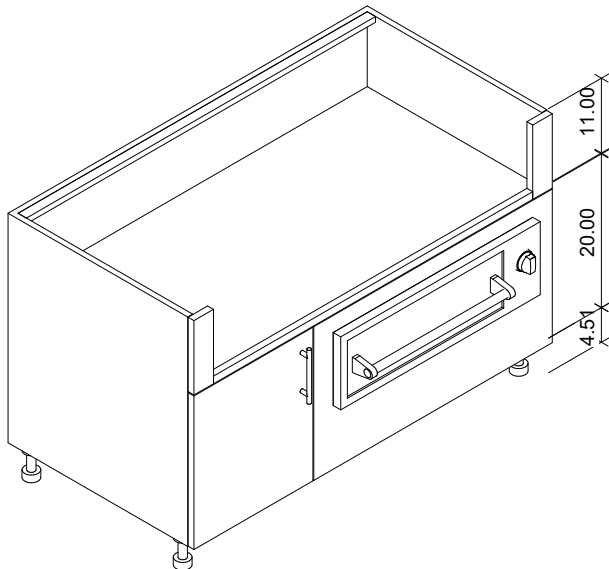

Grill Storage Cabinets - Warming Drawer Insert

Product Description	
OGW: Outdoor Grill Base w/ Warming Drawer Warming Drawer Only	
27" Depth SKU	24" Depth SKU
OGW3600	N/A
OGW4200	N/A
OGW4800	N/A

Product Description	
OGW: Outdoor Grill Base w/ Warming Drawer Deep, Warming Drawer Only	
27" Depth SKU	24" Depth SKU
OGW3600D	N/A
OGW4200D	N/A
OGW4800D	N/A

Product Description	
OGW: Outdoor Grill Base w/ Warming Drawer Warming Drawer, 1 Door	
27" Depth SKU	24" Depth SKU
OGW5401	N/A
OGW5801	N/A

Product Description	
OGW: Outdoor Grill Base w/ Warming Drawer Deep, Warming Drawer, 1 Door	
27" Depth SKU	24" Depth SKU
OGW5401D	N/A
OGW5801D	N/A

Product Description	
OGW: Outdoor Grill Base w/ Warming Drawer Warming Drawer, 1 Drawer, 1 Door	
27" Depth SKU	24" Depth SKU
OGW5411	N/A

Product Description	
OGW: Outdoor Grill Base w/ Warming Drawer Deep, Warming Drawer, 1 Drawer, 1 Door	
27" Depth SKU	24" Depth SKU
OGW5411D	N/A