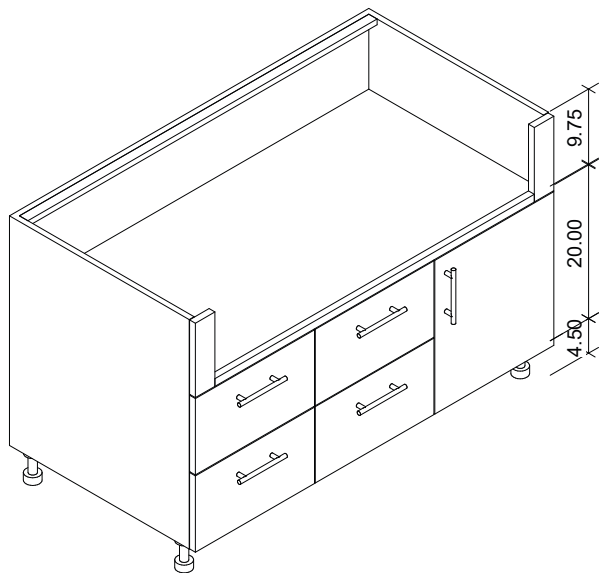

Grill Storage Cabinets

Product Description	
OGB: Outdoor Grill Base 3 Doors	
27" Depth SKU	24" Depth SKU
OGB5403	N/A
OGB5803	N/A
OGB6203	N/A

Product Description	
OGB: Outdoor Grill Base 3 Doors, Deep	
27" Depth SKU	24" Depth SKU
OGB5403D	N/A
OGB5803D	N/A
OGB6203D	N/A

Product Description	
OGB: Outdoor Grill Base 2 Drawers, 2 Doors	
27" Depth SKU	24" Depth SKU
OGB5422	N/A
OGB5822	N/A
OGB6222	N/A

Product Description	
OGB: Outdoor Grill Base 2 Doors, Deep	
27" Depth SKU	24" Depth SKU
OGB5422D	N/A
OGB5822D	N/A
OGB6222D	N/A

Product Description	
OGB: Outdoor Grill Base 4 Drawers, 1 Door	
27" Depth SKU	24" Depth SKU
OGB5441	N/A
OGB5841	N/A
OGB6241	N/A

Product Description	
OGB: Outdoor Grill Base 4 Drawers, 1 Door, Deep	
27" Depth SKU	24" Depth SKU
OGB5441D	N/A
OGB5841D	N/A
OGB6241D	N/A