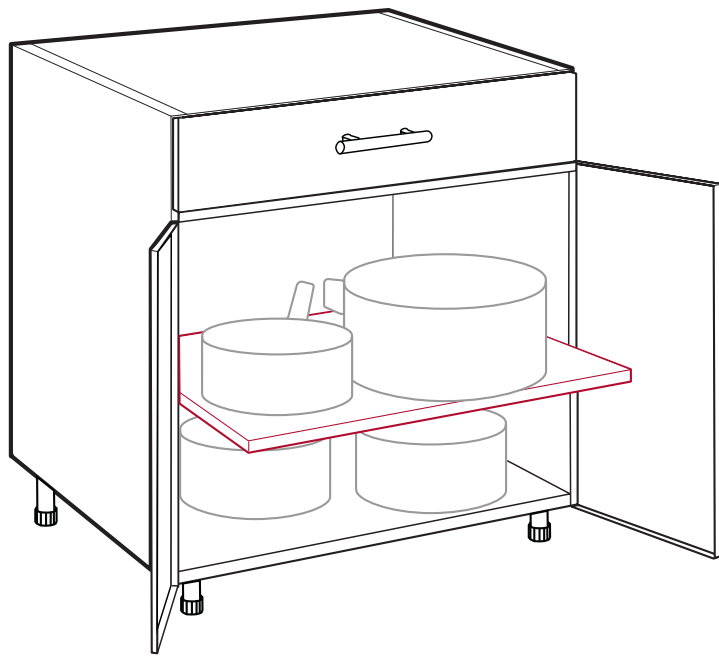

Cabinet Accessories

Product Description	
OSHXXP: Pullout Shelf Full and 1/2 depth shelves	
1/2 Depth SKU	Pullout SKU
OSH12	OSH12P
OSH15	OSH15P
OSH18	OSH16.5P
OSH19.3	OSH18P
OSH20.7	OSH19.3P
OSH21	OSH20.7P
OSH24	OSH21P
OSH27	OSH24P
OSH30	OSH27P
OSH33	OSH30P
OSH36	OSH33P
OSH39	OSH36P
OSH42	OSH39P
OSH45	OSH42P
OSH48	OSH45P
N/A	OSH48P

Product Description
OSHXXPCHEST: Pullout Chest Shelf Stationary and pullout shelving is available. Pullout shelves may be placed at various heights and installed in base cabinets with a door. For ice chests, shelves come with extra heavy duty glides and hold up to 132 lbs.
24" Depth SKU
OSH24PCHEST
OSH27PCHEST
OSH30PCHEST
OSH33PCHEST
OSH36PCHEST
OSH39PCHEST
OSH42PCHEST
OSH45PCHEST
OSH48PCHEST