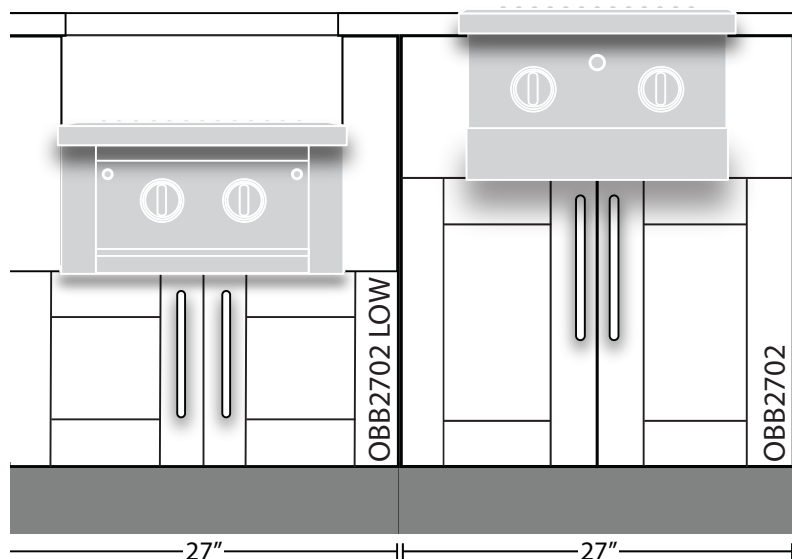

There are two cabinet styles - one placing the burner at countertop level and the recessed cabinet (LOW) placing the burner 7" below the countertop.

The more popular recessed cabinet offers more convenience for stock pot cooking.