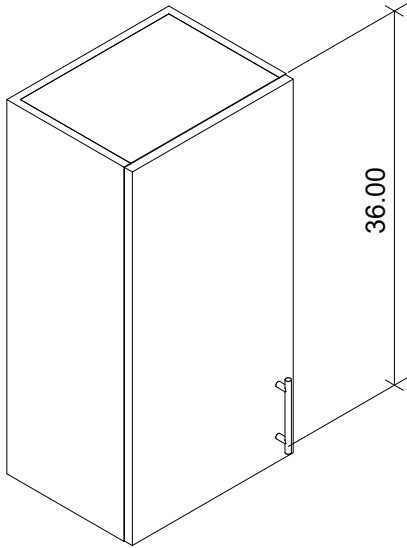

Wall Cabinets

Product Description	
WS: Single Door Wall Cabinets	
15" Width SKU	18" Width SKU
WS1215-LH	WS1218-LH
WS1215-RH	WS1218-RH
WS1515-LH	WS1518-LH
WS1515-RH	WS1518-RH
WS1815-LH	WS1818-LH
WS1815-RH	WS1818-RH
WS2115-LH	WS2118-LH
WS2115-RH	WS2118-RH
21" Width SKU	24" Width SKU
WS1221-LH	WS1224-LH
WS1221-RH	WS1224-RH
WS1521-LH	WS1524-LH
WS1521-RH	WS1524-RH
WS1821-LH	WS1824-LH
WS1821-RH	WS1824-RH
WS2121-LH	WS2124-LH
WS2121-RH	WS2124-RH
30" Width SKU	36" Width SKU
WS1230-LH	WS1236-LH
WS1230-RH	WS1236-RH
WS1530-LH	WS1536-LH
WS1530-RH	WS1536-RH
WS1830-LH	WS1830-LH
WS1830-RH	WS1830-RH
WS2130-LH	WS2136-LH
WS2130-RH	WS2136-RH
39" Width SKU	42" Width SKU
N/A	WS1242-LH
N/A	WS1242-RH
N/A	WS1542-LH
N/A	WS1542-RH
N/A	WS1842-LH
N/A	WS1842-RH
WS2139-LH	WS2142-LH
WS2139-RH	WS2142-RH
N/A	WS2442-LH
N/A	WS2442-RH
ODD	
WS2136-11-LH	
WS2136-11-RH	
WS2436-18	
WS3636-18