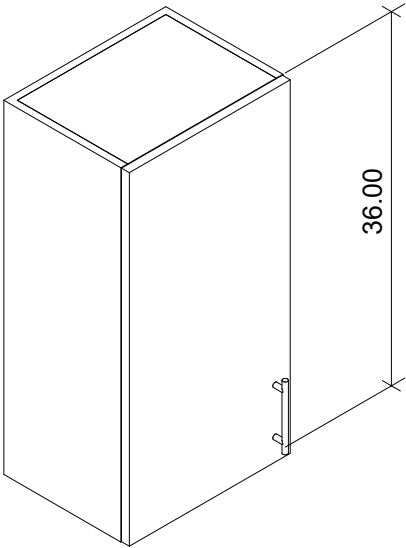

Wall Cabinets

Product Description	
WS: 24" DEEP Double Door Wall Cabinets	
12" Width SKU	
WS2412-24	
WS3012-24	
WS3612-24	
15" Width SKU	18" Width SKU
WS1515-24	N/A
WS3315-24	N/A
WS3615-24	WS3018-24
21" Width SKU	24" Width SKU
WS2421-24	WS1224-24
N/A	WS3324-24
WS3621-24	WS3524-24
30" Width SKU	36" Width SKU
N/A	N/A
39" Width SKU	42" Width SKU
N/A	WS3042-24