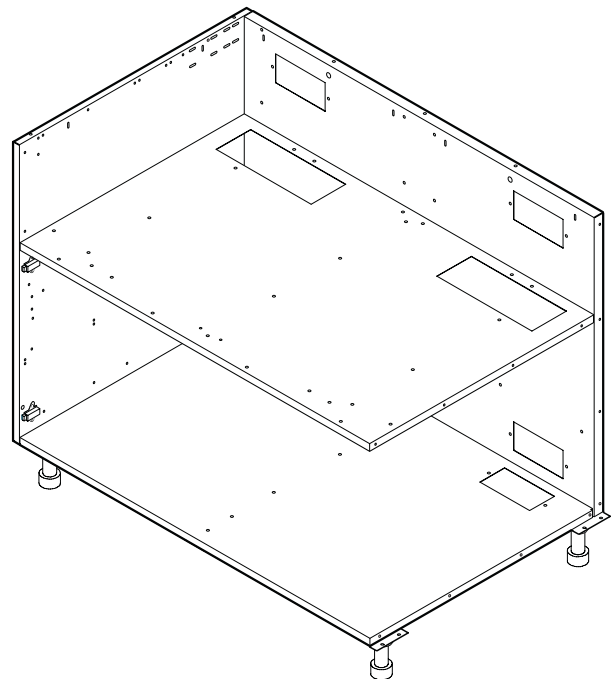

Grill Storage Cabinets

- Available in widths from 30" - 64".
- Factory installed trim kits designed to accommodate most grill manufacturers.
- Cabinets available for additional cooking appliances such as cooktops, EVO and a variety of pizza ovens.
- Specify cabinet 6" larger than the grill being used.
- Grill manufacturers such as Wolf, Twin Eagles and Fire Magic, require a deeper cabinet from top to bottom. The nomenclature for such grill is denoted with a, "D" suffix. Example - OGB4802D.

*NOTE: Extra depth cabinets are not available in all sizes. Please contact: Sales@danver.com for specific needs.

Top View

Front View

Grill Storage Cabinets

Product Description	
OGB: Outdoor Grill Base 2 Doors	
27" Depth SKU	24" Depth SKU
OGB3002	OGB3002-24
OGB3302	OGB3302-24
OGB3602	OGB3602-24
OGB4202	OGB4202-24
OGB4802	OGB4802-24