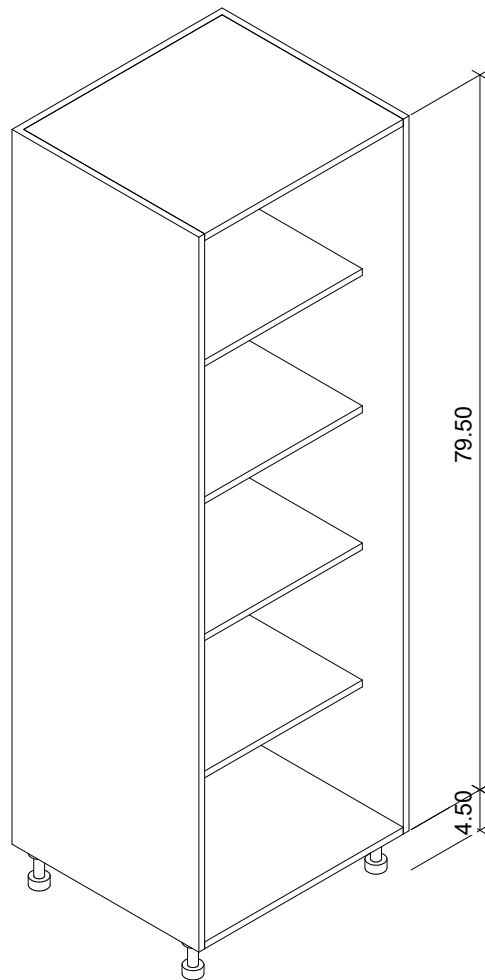

Tall Storage Cabinets - TBXXXX 24" Deep

- Available in heights of 84", 90" and 96".
- Cabinets 18" to 21" wide have 2 doors, 1 upper and 1 lower, specify right or left hinge. 24" cabinets are available with 2 and 4 doors. Cabinets 27" and over have 4 doors.
- 24" wide tall storage cabinets (TB) are available with 2 or 4 doors.
- The oven cabinets (TT) start at 27" in width.
- Cabinets come standard with 4.50" adjustable legs.
- A square-tapered stainless steel leg with adjustable foot is also available for an open contemporary look.
- Black anodized, toe kick may be ordered and cut on-site.
- Available with optional pull-out and stationary shelves.

Door removed to show shelving