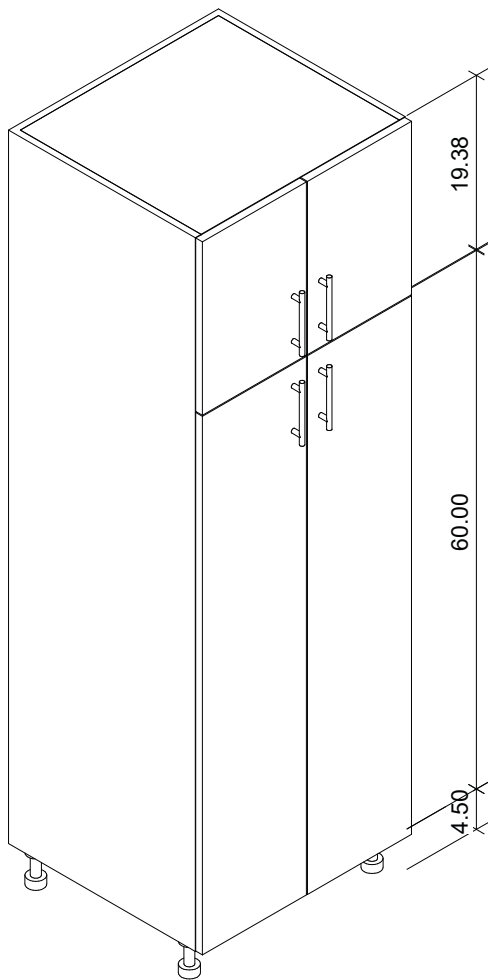

Tall Storage Cabinets - TBXXXX 24" Deep

- Available in heights of 84", 90" and 96".
- Cabinets 18" to 21" wide have 2 doors, 1 upper and 1 lower, specify right or left hinge. 24" cabinets are available with 2 and 4 doors. Cabinets 27" and over have 4 doors.
- 24" wide tall storage cabinets (TB) are available with 2 or 4 doors.
- The oven cabinets (TT) start at 27" in width.
- Cabinets come standard with 4.50" adjustable legs.
- A square-tapered stainless steel leg with adjustable foot is also available for an open contemporary look.
- Black anodized, toe kick may be ordered and cut on-site.
- Available with optional pull-out and stationary shelves.

Door removed to show shelving