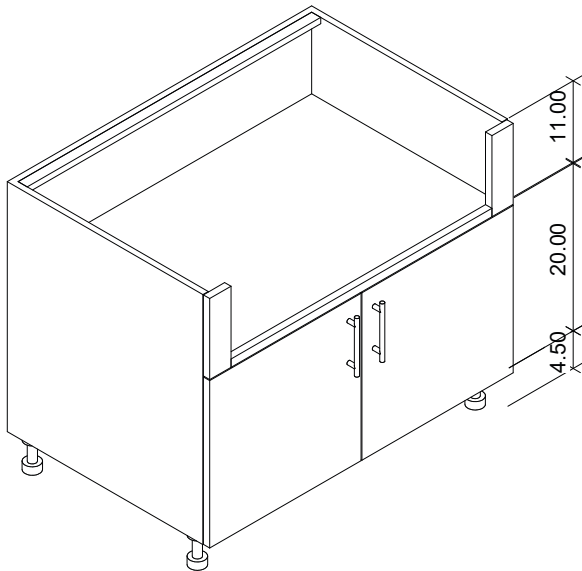

*NOTE: Extra depth cabinets are not available in all sizes. Please contact: Sales@danver.com for specific needs.

Top View

Front View

Grill Storage Cabinets

Product Description	
OGB: Outdoor Grill Base 2 Doors	
27" Depth SKU	24" Depth SKU
OGB3002	OGB3002-24
OGB3302	OGB3302-24
OGB3602	OGB3602-24
OGB4202	OGB4202-24
OGB4802	OGB4802-24