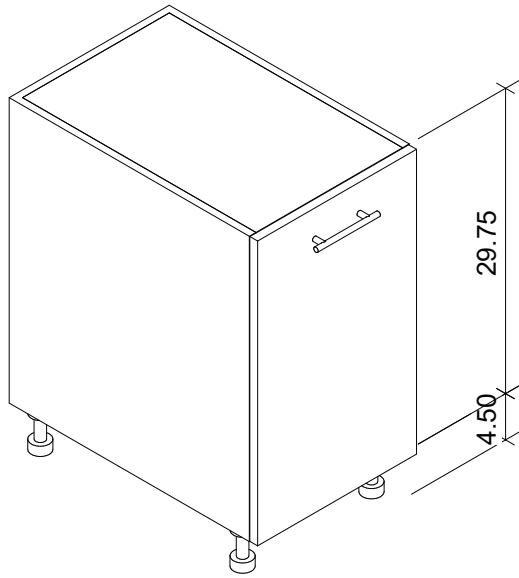

Base Trash Cabinets