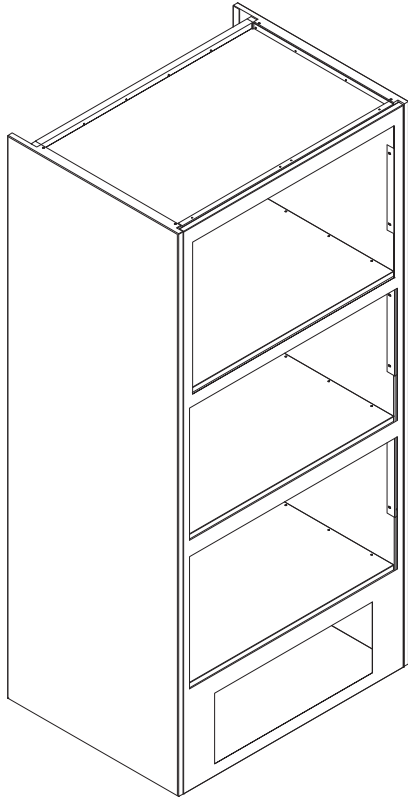

Tall Oven Cabinets - TTXXXX 24" Deep

Product Description		
TT: Tall Oven Cabinet 2 Door, 1 Drawer		
84" Tall	90" Tall	96" Tall
TT2784	TT2790	TT2796
TT3084	TT3090	TT3096
TT3384	TT3390	TT3396
TT3684	TT3690	TT3696

Product Description		
TT: Tall Oven Cabinet 4 Door		
84" Tall	90" Tall	96" Tall
TT30 62.75	N/A	N/A