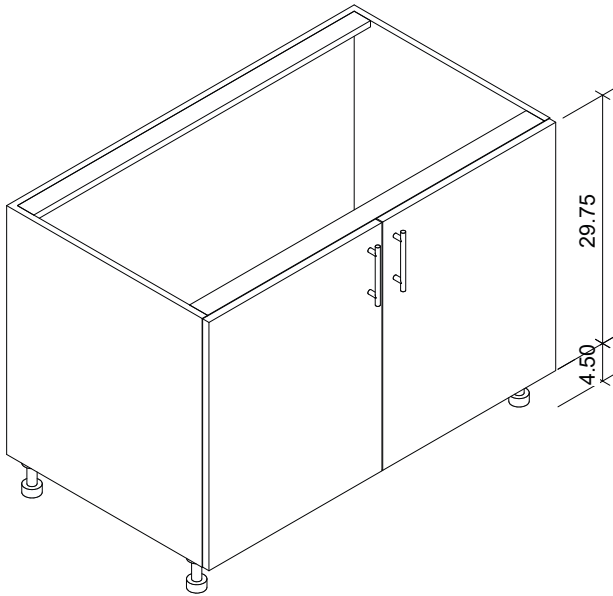

Base Sink Cabinets

Product Description	
OBS: Outdoor Base Sink Full height double door	
27" Depth SKU	24" Depth SKU
OBS2402-FHD	OBS2402-24-FHD
OBS2702-FHD	OBS2702-24-FHD
OBS3002-FHD	OBS3002-24-FHD
OBS3302-FHD	OBS3302-24-FHD
OBS3602-FHD	OBS3602-24-FHD
OBS3902-FHD	OBS3902-24-FHD
OBS4202-FHD	OBS4202-24-FHD
OBS4502-FHD	OBS4502-24-FHD
OBS4802-FHD	OBS4802-24-FHD