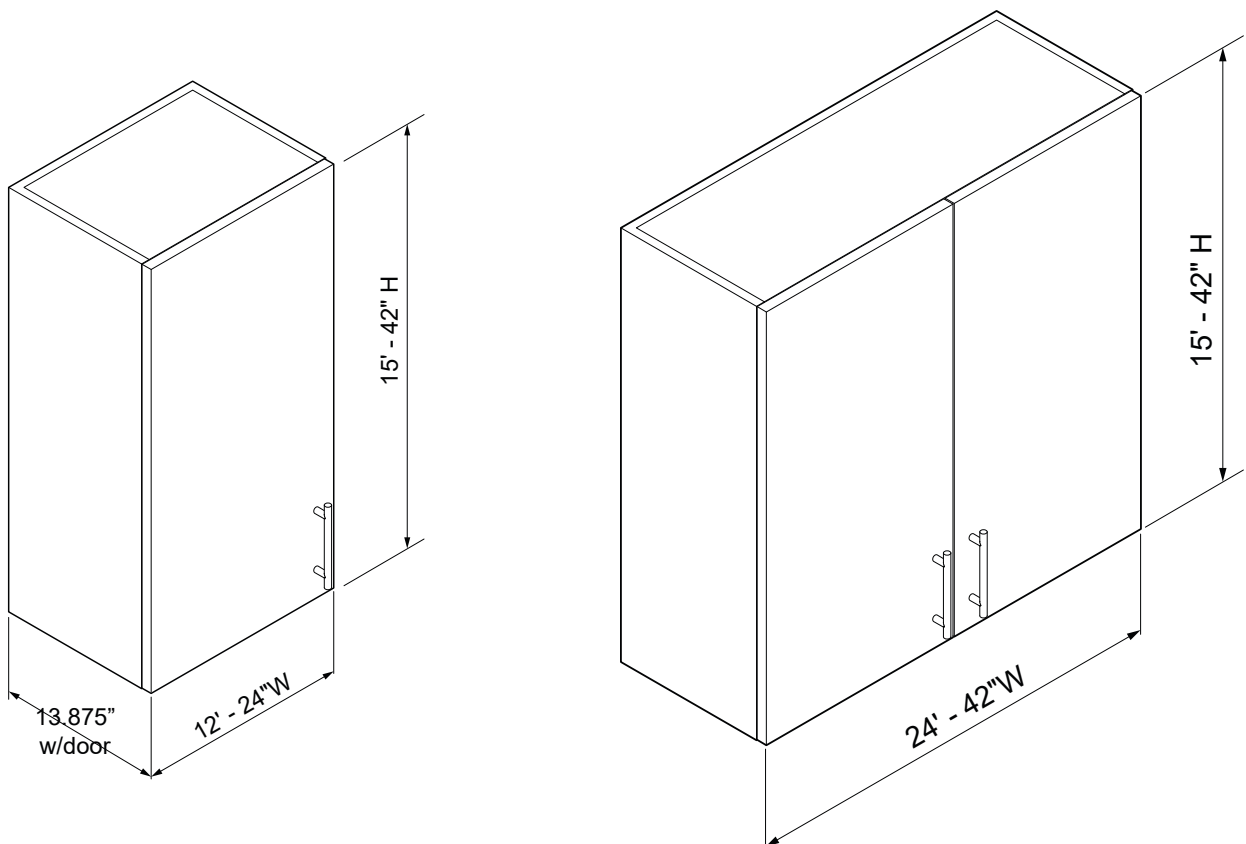

Wall Cabinets

- Available in 3" increments from 12" to 36" wide.
- Standard heights range from 15" to 42".
- The outside dimension is 13" (13.88" including door).
- Two doors are furnished with cabinets from 24" to 36" in width.
- Every wall cabinet comes with:
 - top and bottom finished panels
 - standard stainless bar pulls
- The wall cabinet line includes diagonal corner and blind corner wall cabinet options.
- Finished side panels are optional and are available in two configurations:
 - Flush to the cabinet side or .75" thick panel flush to the face of the door
 - Doors may be ordered in different styles or open for glass (OFG).
 - Wall cabinetry may also be fitted with standard or stainless legs and used as shallow depth base cabinets.
- Includes 1-3 shelves, depending on the height of the cabinets.
- Specify left or right hinge on all single door cabinets.