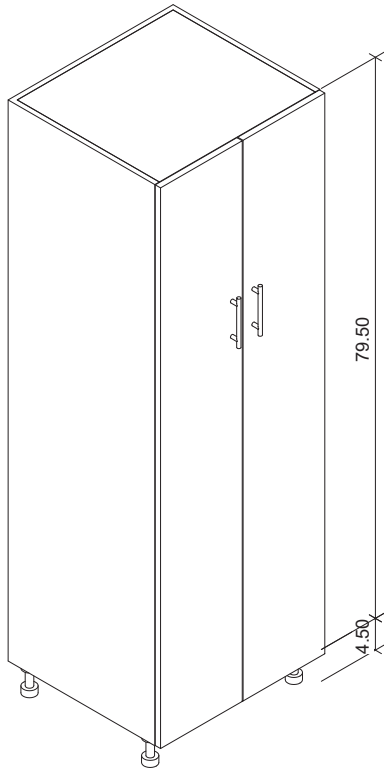

Product Description	
TB: Tall base 2 Door	
24" Depth SKU	
TB2484	
TB2490	
TB2496	
TB3680