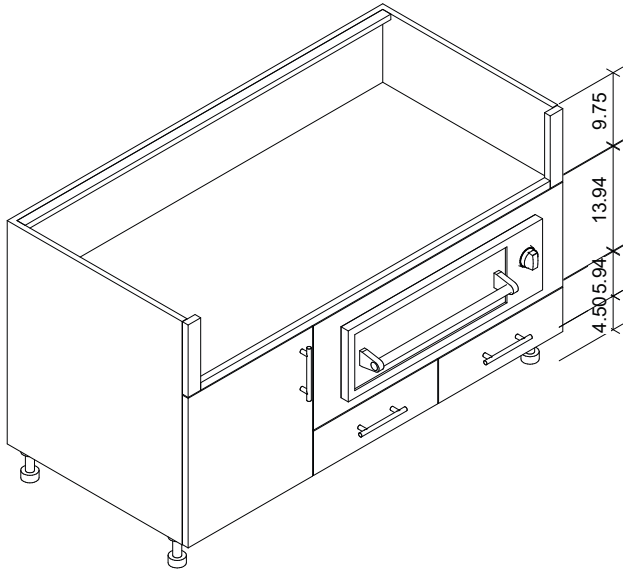

Grill Storage Cabinets - Warming Drawer Insert

Product Description	
OGW: Outdoor Grill Base w/ Warming Drawer Warming Drawer, 2 Drawers, 1 Door	
27" Depth SKU	24" Depth SKU
OGW5821	N/A
OGW6221	N/A

Product Description	
OGW: Outdoor Grill Base w/ Warming Drawer Deep, Warming Drawer, 2 Drawers, 1 Door	
27" Depth SKU	24" Depth SKU
OGW5821D	N/A
OGW6221D	N/A

Product Description	
OGW: Outdoor Grill Base w/ Warming Drawer Warming Drawer, 1 Drawer	
27" Depth SKU	24" Depth SKU
OGW3310	N/A
OGW3610	N/A

Product Description	
OGW: Outdoor Grill Base w/ Warming Drawer Deep, Warming Drawer, 1 Drawer	
27" Depth SKU	24" Depth SKU
OGW3310D	N/A
OGW3610D	N/A

Product Description	
OGW: Outdoor Grill Base w/ Warming Drawer Warming Drawer, 2 Drawers	
27" Depth SKU	24" Depth SKU
OGW4220	N/A
OGW4820	N/A
OGW5420	N/A

Product Description	
OGW: Outdoor Grill Base w/ Warming Drawer Deep, Warming Drawer, 2 Drawers	
27" Depth SKU	24" Depth SKU
OGW4220D	N/A
OGW4820D	N/A
OGW5420D	N/A