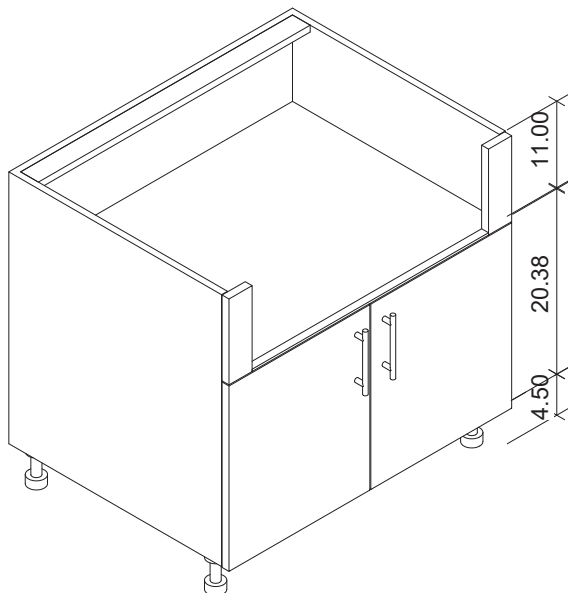

Appliance Base Cabinets - Bartender/Cocktail Base