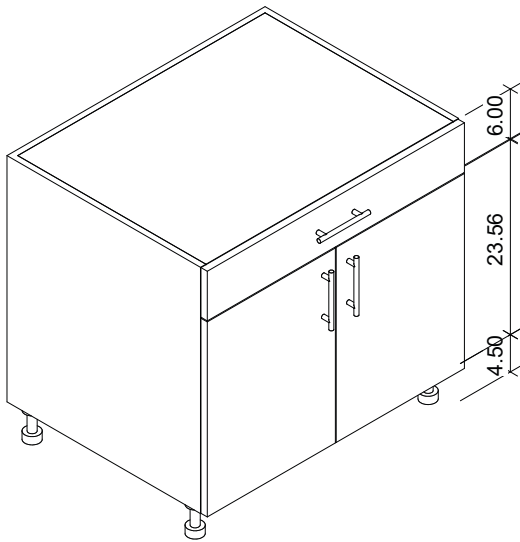

Cabinet Options

- Shelving options: half depth standard, full depth, roll out or heavy duty available.
- Incremental 3" widths starting at 9" and heights starting at 12".
- Available in a variety of door style options.
- Powder coated finishes in solid colors along with woodgrain and stone looks.
- Finished backs and sides are available for stand alone island installations.
- Pre-cut access holes to accommodate plumbing, electrical and required ventilation.
- Magnetic door closures and rain gaskets available.

Base Storage Cabinets

Typical measurements for base storage cabinets.

Typical cabinet foot location.

Base Storage Cabinets

Product Description	
OBF: Full height door base, 1 door, includes half-depth shelf.	
27" Depth SKU	24" Depth SKU
OBF0901-LH	OBF0901-24-LH
OBF0901-RH	OBF0901-24-RH
OBF1201-LH	OBF1201-24-LH
OBF1201-RH	OBF1201-24-RH
OBF1501-LH	OBF1501-24-LH
OBF1501-RH	OBF1501-24-RH
OBF1801-LH	OBF1801-24-LH
OBF1801-RH	OBF1801-24-RH
OBF2101-LH	OBF2101-24-LH
OBF2101-RH	OBF2101-24-RH
OBF2401-LH	OBF2401-24-LH
OBF2401-RH	OBF2401-24-RH

Product Description	
OBF: Full height door base, 2 doors, includes half-depth shelf.	
27" Depth SKU	24" Depth SKU
OBF2402	OBF2402-24
OBF2702	OBF2702-24
OBF3002	OBF3002-24
OBF3302	OBF3302-24
OBF3602	OBF3602-24
OBF3902	OBF3902-24
OBF4202	OBF4202-24
OBF4502	OBF4502-24
OBF4802	OBF4802-24
OBF5202	OBF5202-24

NOTE: Cabinet boxes are 30" high plus 4.5" leveling legs or 2" (ADA) leg heights.

Base Storage Cabinets

Product Description	
OBD: Door/drawer base, 1 door, includes half-depth shelf.	
27" Depth SKU	24" Depth SKU
OBD0911-LH	OBD0911-24-LH
OBD0911-RH	OBD0911-24-RH
OBD1211-LH	OBD1211-24-LH
OBD1211-RH	OBD1211-24-RH
OBD1511-LH	OBD1511-24-LH
OBD1511-RH	OBD1511-24-RH
OBD1811-LH	OBD1811-24-LH
OBD1811-RH	OBD1811-24-RH
OBD2111-LH	OBD2111-24-LH
OBD2111-RH	OBD2111-24-RH
OBD2411-LH	OBD2411-24-LH
OBD2411-RH	OBD2411-24-RH