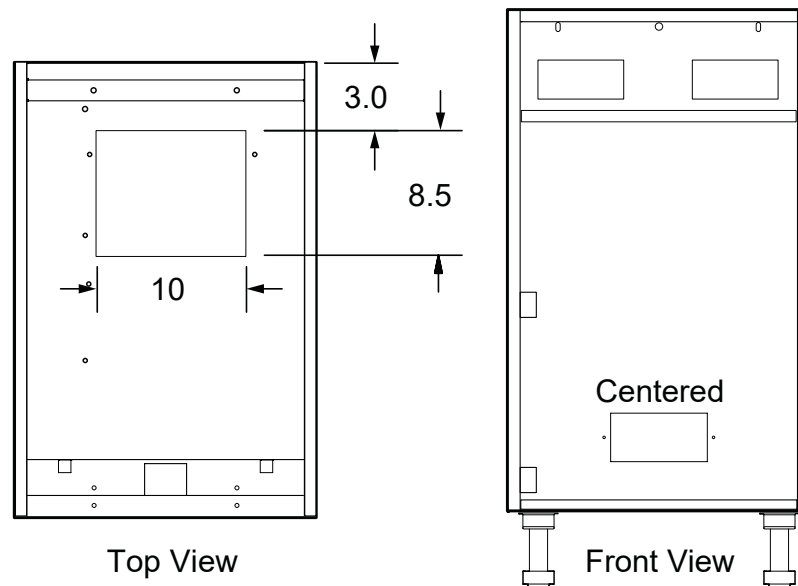

Appliance Base Cabinets

- Available in widths from 18" to 48" with a 27.88" depth.
- Bartending Centers available in widths from 24" to 48".
- Always specify cabinet 6" wider than the appliance being used.
- Factory installed trim kits designed for each appliance tucks-in behind the control panel of the appliance to ensure a proper fit.
- OBB & OBC appliance cabinetry accommodate all electrical, plumbing and gas necessities.
- Most appliances, including Solaire and Alfresco, call for standard cabinetry.

*NOTE: Extra depth cabinets are not available in all sizes. Please contact: Sales@danver.com for specific needs.