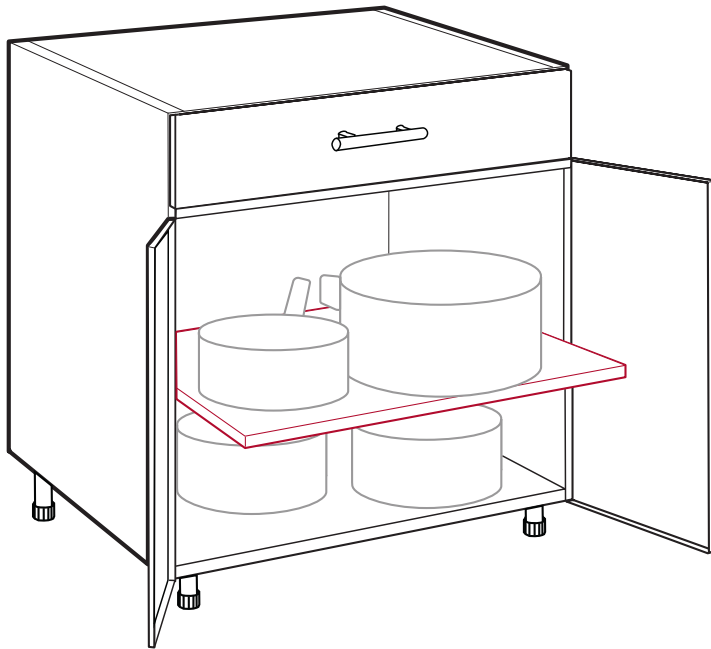

Cabinet Accessories

Product Description	
<p>OSHXXP: Pullout Shelf Stationary and pullout shelving is available. Pullout shelves may be placed at various heights and installed in base cabinets with a door. For ice chests, shelves come with extra heavy duty glides and hold up to 132 lbs.</p>	
27" Depth SKU	24" Depth SKU
OSH1227	OSH1224
OSH1527	OSH1524
OSH1827	OSH1824
OSH19.3-27	OSH19.3-24
OSH20.7-27	OSH20.7-24
OSH2127	OSH2124
OSH2427	OSH2424
OSH2727	OSH2724
OSH3027	OSH3024
OSH3327	OSH3324
OSH3627	OSH3624
OSH3927	OSH3924
OSH4227	OSH4224
OSH4527	OSH4527
OSH4827	OSH4824