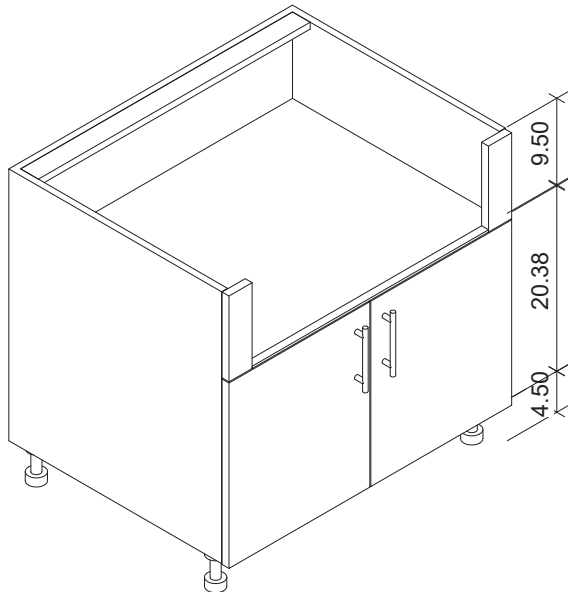

Appliance Base Cabinets - Bartender/Cocktail Base