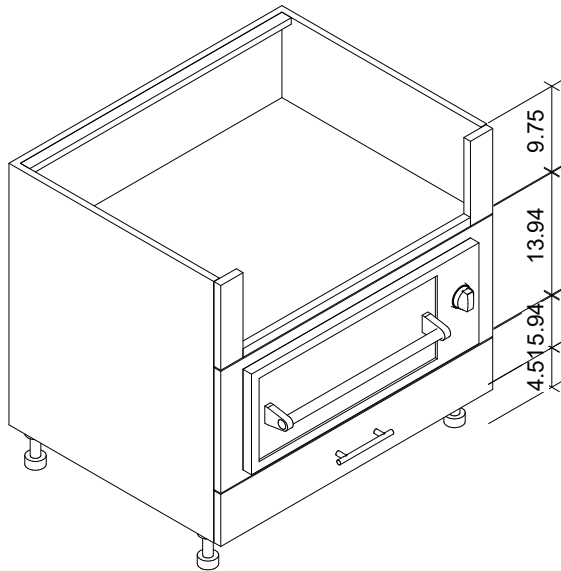

Grill Storage Cabinets - Warming Drawer Insert

Product Description	
OGW: Outdoor Grill Base w/ Warming Drawer Warming Drawer, 2 Drawers, 1 Door	
27" Depth SKU	24" Depth SKU
OGW5821	N/A
OGW6221	N/A

Product Description	
OGW: Outdoor Grill Base w/ Warming Drawer Deep, Warming Drawer, 2 Drawers, 1 Door	
27" Depth SKU	24" Depth SKU
OGW5821D	N/A
OGW6221D	N/A

Product Description	
OGW: Outdoor Grill Base w/ Warming Drawer Warming Drawer, 1 Drawer	
27" Depth SKU	24" Depth SKU
OGW3310	N/A
OGW3610	N/A

Product Description	
OGW: Outdoor Grill Base w/ Warming Drawer Deep, Warming Drawer, 1 Drawer	
27" Depth SKU	24" Depth SKU
OGW3310D	N/A
OGW3610D	N/A

Product Description	
OGW: Outdoor Grill Base w/ Warming Drawer Warming Drawer, 2 Drawers	
27" Depth SKU	24" Depth SKU
OGW4220	N/A
OGW4820	N/A
OGW5420	N/A

Product Description	
OGW: Outdoor Grill Base w/ Warming Drawer Deep, Warming Drawer, 2 Drawers	
27" Depth SKU	24" Depth SKU
OGW4220D	N/A
OGW4820D	N/A
OGW5420D	N/A