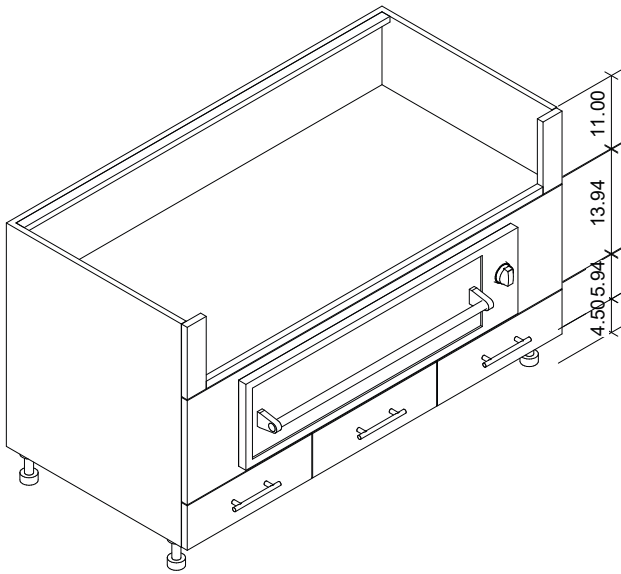

Product Description	
OGW: Outdoor Grill Base w/ Warming Drawer Deep, Warming Drawer, 3 Drawers	
27" Depth SKU	24" Depth SKU
OGW5830D	N/A