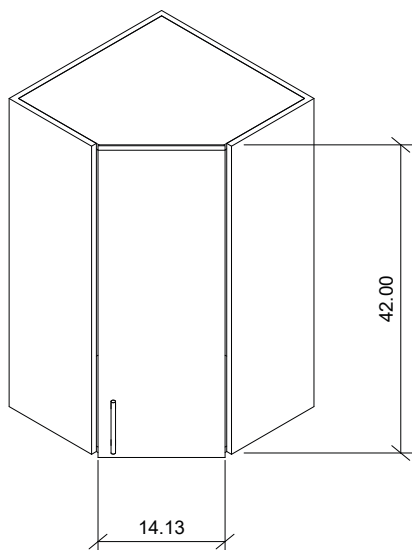

Wall Cabinets

Product Description	
MWC: Microwave Wall Cabinets	
30" Width SKU	42" Width SKU
MWC2730	
MWC3030	
MWC3042-24	
36" Width SKU	42" Width SKU
MWC3736	2742
MWC3036	3042

Product Description	
DCW: Diagonal Wall Cabinets	
SKU	
DCW 24x24	
DCW15-LH	
DCW15-RH	
DCW18-LH	
DCW18-RH	
DCW21-LH	
DCW21-RH	
DCW24-LH	
DCW24-RH	
DCW30-LH	
DCW30-RH	
DCW36-LH	
DCW36-RH	
DCW42-LH	
DCW42-RH