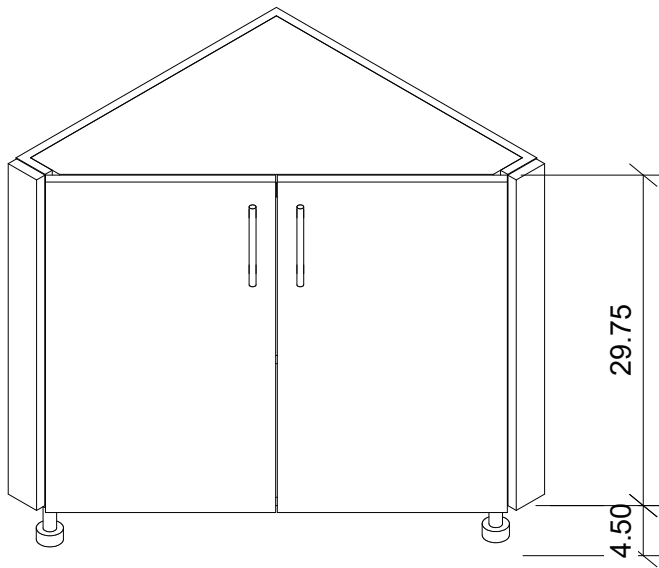

Product Description	
AEB: Outdoor Corner base 2 Doors	
NOTE: 27" cabinets door width 16.81" 24" cabinet door width 14.69"	
27" Depth SKU	24" Depth SKU
AEB2702	AEB2402