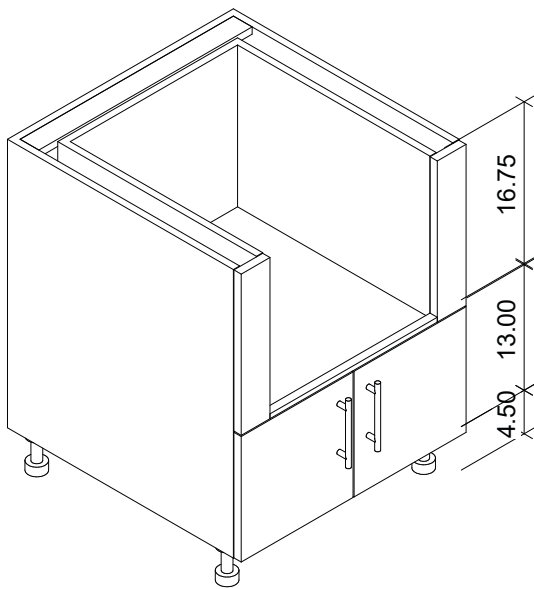

Product Description	
OBB: Outdoor Appliance Base 1 Door	
27" Depth SKU	24" Depth SKU
OBB1201-LH	OBB1201-24-LH
OBB1201-RH	OBB1201-24-RH
OBB1801-LH	OBB1801-24-LH
OBB1801-RH	OBB1801-24-RH
OBB2101-LH	OBB2101-24-LH
OBB2101-RH	OBB2101-24-RH
OBB2401-LH	OBB2401-24-LH
OBB2401-RH	OBB2401-24-RH

Product Description	
OBB: Outdoor Appliance Base 1 Door, Deep	
27" Depth SKU	24" Depth SKU
OBB1501D-LH	OBB1501D-LH
OBB1501D-RH	OBB1501D-RH
OBB1801D-LH	OBB1801D-24-LH
OBB1801D-RH	OBB1801D-24-RH
OBB2401D-LH	OBB2401D-LH
OBB2401D-RH	OBB2401D-RH

Product Description	
OBB: Outdoor Appliance Base Low, 1 Door	
27" Depth SKU	24" Depth SKU
OBB2101-LH LOW	OBB2101-24-LH LOW
OBB2101-RH LOW	OBB2101-24-RH LOW

Product Description	
OBB: Outdoor Appliance Base 2 Doors	
27" Depth SKU	24" Depth SKU
OBB2402	OBB2402-24
OBB2702	OBB2702-24
OBB3002	OBB3002-24

Product Description	
OBB: Outdoor Appliance Base Deep, 2 Door	
27" Depth SKU	24" Depth SKU
OBB2402D	OBB2402D-24
OBB2702D	OBB2402D-24