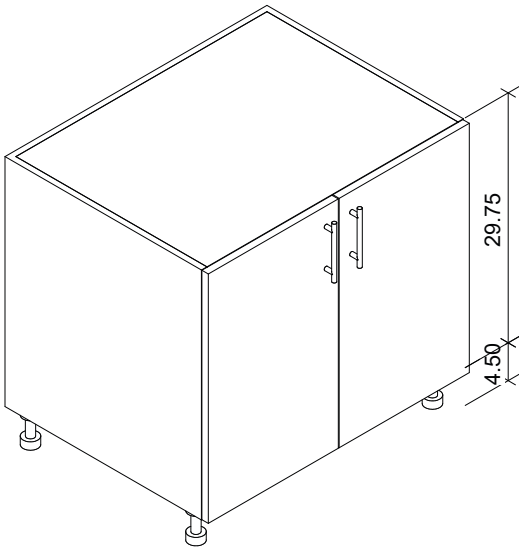

Base Storage Cabinets

Typical measurements for base storage cabinets.

Typical cabinet foot location.

Base Storage Cabinets

Product Description	
OBF: Full height door base, 1 door, includes half-depth shelf.	
27" Depth SKU	24" Depth SKU
OBF0901-LH	OBF0901-24-LH
OBF0901-RH	OBF0901-24-RH
OBF1201-LH	OBF1201-24-LH
OBF1201-RH	OBF1201-24-RH
OBF1501-LH	OBF1501-24-LH
OBF1501-RH	OBF1501-24-RH
OBF1801-LH	OBF1801-24-LH
OBF1801-RH	OBF1801-24-RH
OBF2101-LH	OBF2101-24-LH
OBF2101-RH	OBF2101-24-RH
OBF2401-LH	OBF2401-24-LH
OBF2401-RH	OBF2401-24-RH

Product Description	
OBF: Full height door base, 2 doors, includes half-depth shelf.	
27" Depth SKU	24" Depth SKU
OBF2402	OBF2402-24
OBF2702	OBF2702-24
OBF3002	OBF3002-24
OBF3302	OBF3302-24
OBF3602	OBF3602-24
OBF3902	OBF3902-24
OBF4202	OBF4202-24
OBF4502	OBF4502-24
OBF4802	OBF4802-24
OBF5202	OBF5202-24

NOTE: Cabinet boxes are 30" high plus 4.5" leveling legs or 2" (ADA) leg heights.

Base Storage Cabinets

Product Description	
OBD: Door/drawer base, 1 door, includes half-depth shelf.	
27" Depth SKU	24" Depth SKU
OBD0911-LH	OBD0911-24-LH
OBD0911-RH	OBD0911-24-RH
OBD1211-LH	OBD1211-24-LH
OBD1211-RH	OBD1211-24-RH
OBD1511-LH	OBD1511-24-LH
OBD1511-RH	OBD1511-24-RH
OBD1811-LH	OBD1811-24-LH
OBD1811-RH	OBD1811-24-RH
OBD2111-LH	OBD2111-24-LH
OBD2111-RH	OBD2111-24-RH
OBD2411-LH	OBD2411-24-LH
OBD2411-RH	OBD2411-24-RH