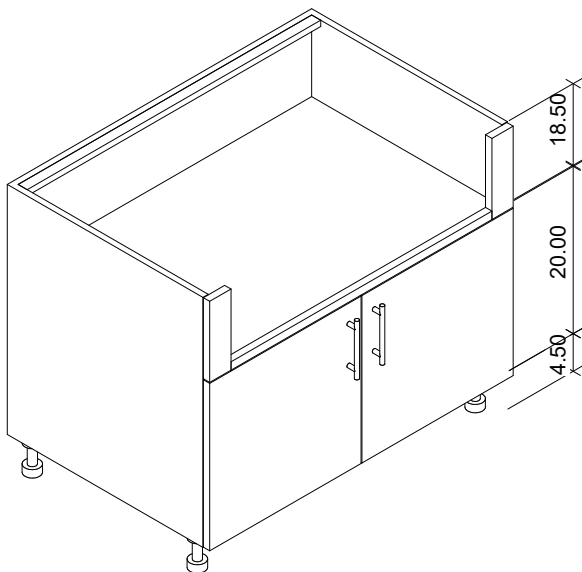

*NOTE: Extra depth cabinets are not available in all sizes. Please contact: Sales@danver.com for specific needs.

Top View

Front View

Grill Storage Cabinets

Product Description	
OGB: Outdoor Grill Base 2 Doors	
27" Depth SKU	24" Depth SKU
OGB3002	OGB3002-24
OGB3302	OGB3302-24
OGB3602	OGB3602-24
OGB4202	OGB4202-24
OGB4802	OGB4802-24