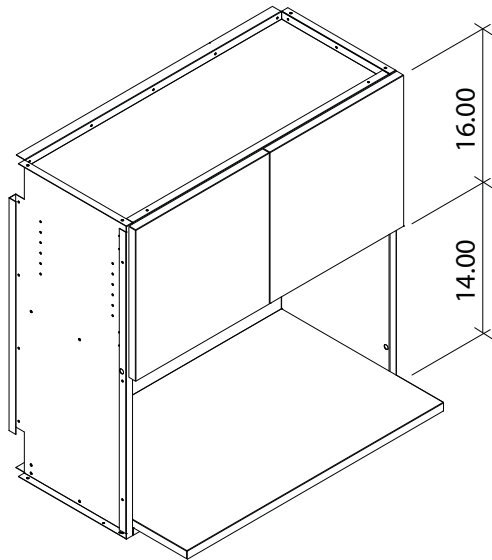

Wall Cabinets

Product Description	
MWC: Microwave Wall Cabinets	
30" Width SKU	42" Width SKU
MWC2730	
MWC3030	
MWC3042-24	
36" Width SKU	42" Width SKU
MWC3736	2742
MWC3036	3042

Product Description	
DCW: Diagonal Wall Cabinets	
SKU	
DCW 24x24	
DCW15-LH	
DCW15-RH	
DCW18-LH	
DCW18-RH	
DCW21-LH	
DCW21-RH	
DCW24-LH	
DCW24-RH	
DCW30-LH	
DCW30-RH	
DCW36-LH	
DCW36-RH	
DCW42-LH	
DCW42-RH