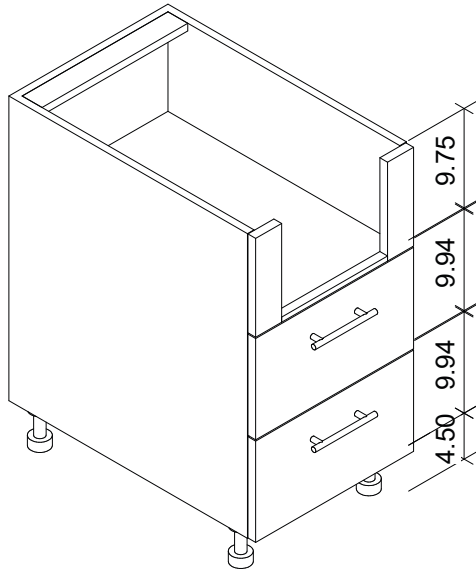

Appliance Base Cabinets - Side Burner Base

Product Description	
OBB: Outdoor Appliance Base Low, 2 Doors	
27" Depth SKU	24" Depth SKU
OBB2402 LOW	N/A
OBB2702 LOW	N/A
OBB3002 LOW	OBB3002-24 LOW

Product Description	
OBB: Outdoor Appliance Base 2 Drawers	
27" Depth SKU	24" Depth SKU
OBB1820	N/A
OGW1820D	N/A

Product Description	
OBB: Outdoor Appliance Base Deep, 2 Drawers	
27" Depth SKU	24" Depth SKU
OGW1820D	N/A