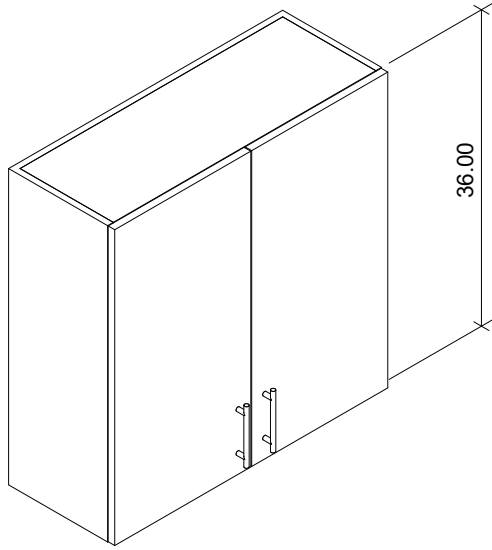

Wall Cabinets

Product Description	
WS: Double Door Wall Cabinets	
12" Width SKU	
WS3612	
15" Width SKU	18" Width SKU
WS2415	WS2418
WS2715	WS2718
WS3015	WS3018
WS3315	WS3318
WS3615	WS3618
WS3915	WS3918
WS4215	WS4218
21" Width SKU	24" Width SKU
WS2421	WS2424
WS2721	WS2724
WS3021	WS3024
WS3321	WS3324
WS3621	WS3624
WS3921	WS3924
WS4221	WS4224
30" Width SKU	36" Width SKU
WS2430	WS2436
WS2730	WS2736
WS3030	WS3036
WS3330	WS3336
WS3630	WS3636
WS3930	WS3936
WS4230	WS4236
39" Width SKU	42" Width SKU
N/A	WS2442
N/A	WS2742
WS3039	WS3042
WS3339	WS3342
WS3639	WS3642
WS3939	WS3942
N/A	WS4242
N/A	WS4842