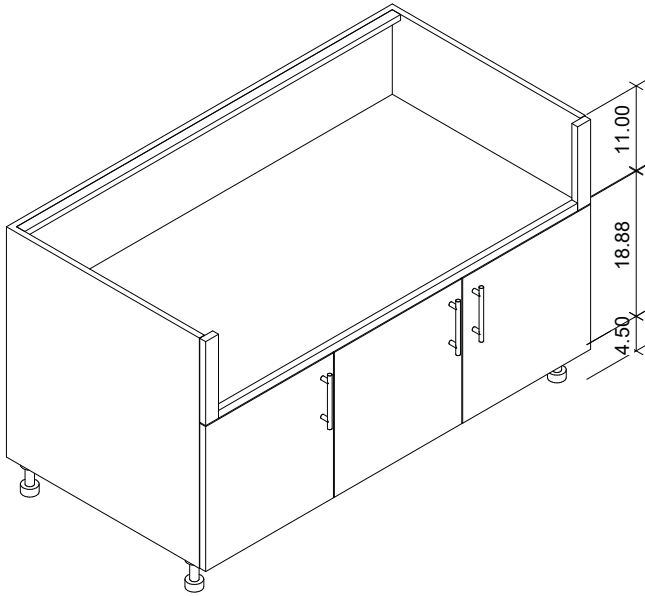

Appliance Base Cabinets - Viking Grill and Side Burner Base

Product Description	
VGB: Outdoor Viking Grill base 2 Drawers, 1 Door	
27" Depth SKU	24" Depth SKU
VGB3321	N/A
VGB3621	N/A
VGB4821	

Product Description	
VGB: Outdoor Viking Grill base 2 Doors	
27" Depth SKU	24" Depth SKU
VGB3602	N/A
VGB4802	
VGB5822	

Product Description	
VGB: Outdoor Viking Grill base 3 Doors	
27" Depth SKU	24" Depth SKU
VGB5803	

Product Description	
VGB: Outdoor Viking Grill base 4 Drawers	
27" Depth SKU	24" Depth SKU
VGB3640	
VGB4840	

Product Description	
VBB: Outdoor Viking Grill base 1 Door	
27" Depth SKU	24" Depth SKU
VBB1801-LH	N/A
VBB1801-RH	N/A
VBB2101-LH	N/A
VBB2101-RH	N/A

Product Description	
VBB: Outdoor Viking Grill base 2 Doors	
27" Depth SKU	24" Depth SKU
VBB2702	N/A
VBB3002	N/A