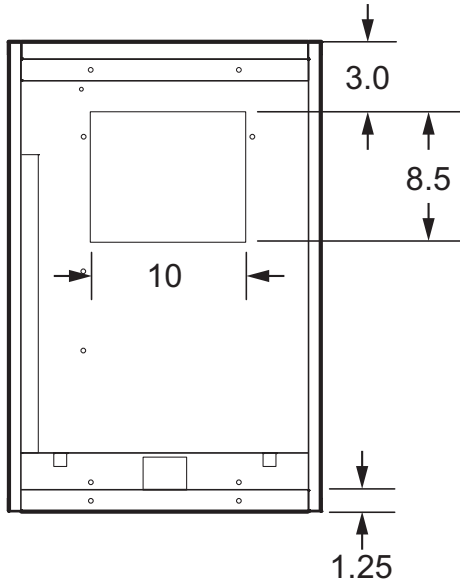

Base Sink Cabinets

All OBS (Base Sink Cabinets) have precut openings in the rear and bottom panels as well as standard side openings for plumbing and electrical conduit.

Top View