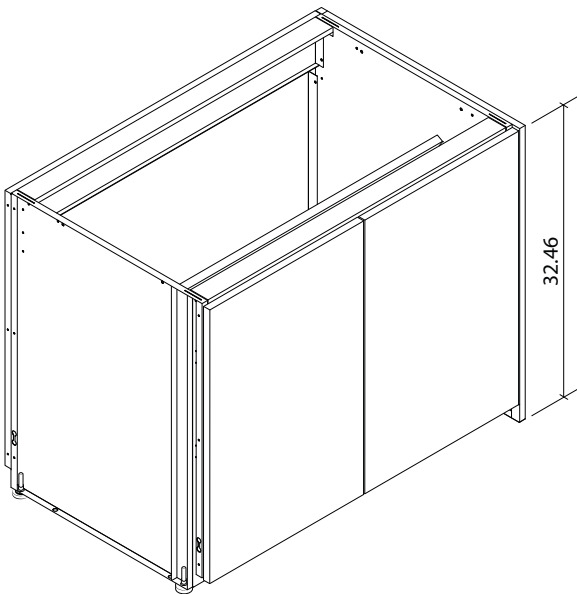

Product Description	
LEN: Outdoor Appliance Base for Lenova ADA Sink. 18 gauge, OA: 23"W x 21"L x 5.5"D, Bowl 21"W x 16"L x 5.5"D. Minimum Cabinet Size: 24". NOTE: DEPTH IS ONLY 5.5"	
27" Depth SKU	24" Depth SKU
LEN SS-ADA-S23	
LEN SS-ADA-S30	

Product Description	
SUM: Outdoor Appliance Base for Summit 24" 2-Drawer ADA compliant stainless refrigerator. NOTE: Drawer fronts match stainless steel grain on cabinetry (not powdercoat). To powdercoat both drawers, please select: 2) PC REFRIGERATOR DOOR SUMMIT	
27" Depth SKU	24" Depth SKU
SUM SP6DS2DOS-ADA	N/A
SUM SPR7OSSTHV-LHD-ADA	N/A
SUM SPR7OSSTHV-RHD-ADA	N/A