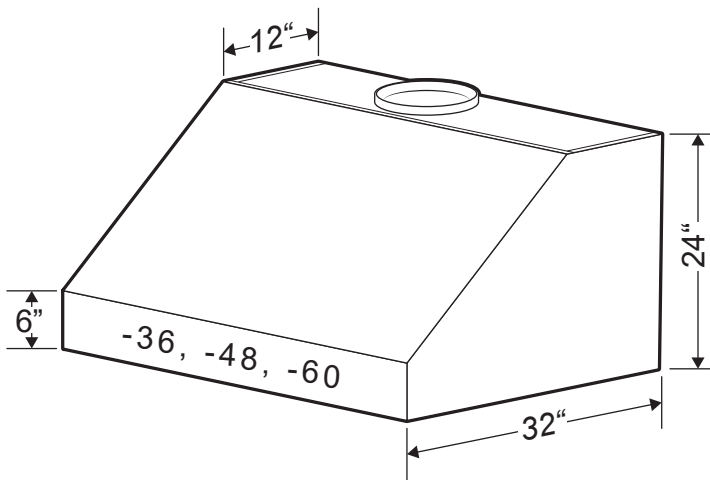

Cabinet Accessories - Barbecue Grill Hoods

Product Description	
DOHC: 32" depth hoods provide an exceptional capture area for BBQ grilling. Available in 3 sizes; 36", 48" and 60" wide. Hoods feature two internal sealed motors that deliver 1200 CFM, Four - 12" x 15" baffle filters improve performance (six filters on 48", eight filter on 60"). Optional in-line blowers deliver 1266 CFM (10" diameter ducting) (available separately). Blower Assembly can be purchased separately to be built into custom enclosures, example: DOHC48-Liner. Duct covers available (specify).	
SKU	Description
DOHC36	36" 1300 CFM Outdoor Hood, 36"W x 32"D x 24"H, Halogen Lights, 3 speed, includes blower
DOHC48	48" 1300 CFM Outdoor Hood, 36"W x 32"D x 24"H, Halogen Lights, 3 speed, includes blower
DOHC60	60" 1300 CFM Outdoor Hood, 36"W x 32"D x 24"H, Halogen Lights, 3 speed, includes blower
Inline Blower	1266 CFM inline blower to replace internal blowers
Duct Silencer	36" duct silencer for 10" duct work (for inline blower only)