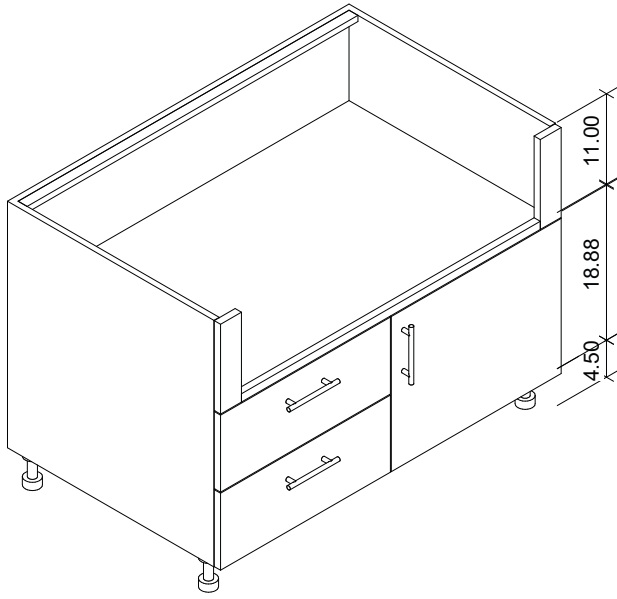

Appliance Base Cabinets - Viking Grill and Side Burner Base

Product Description	
VGB: Outdoor Viking Grill base 2 Drawers, 1 Door	
27" Depth SKU	24" Depth SKU
VGB3321	N/A
VGB3621	N/A
VGB4821	

Product Description	
VGB: Outdoor Viking Grill base 2 Doors	
27" Depth SKU	24" Depth SKU
VGB3602	N/A
VGB4802	
VGB5822	

Product Description	
VGB: Outdoor Viking Grill base 3 Doors	
27" Depth SKU	24" Depth SKU
VGB5803	

Product Description	
VGB: Outdoor Viking Grill base 4 Drawers	
27" Depth SKU	24" Depth SKU
VGB3640	
VGB4840	

Product Description	
VBB: Outdoor Viking Grill base 1 Door	
27" Depth SKU	24" Depth SKU
VBB1801-LH	N/A
VBB1801-RH	N/A
VBB2101-LH	N/A
VBB2101-RH	N/A

Product Description	
VBB: Outdoor Viking Grill base 2 Doors	
27" Depth SKU	24" Depth SKU
VBB2702	N/A
VBB3002	N/A