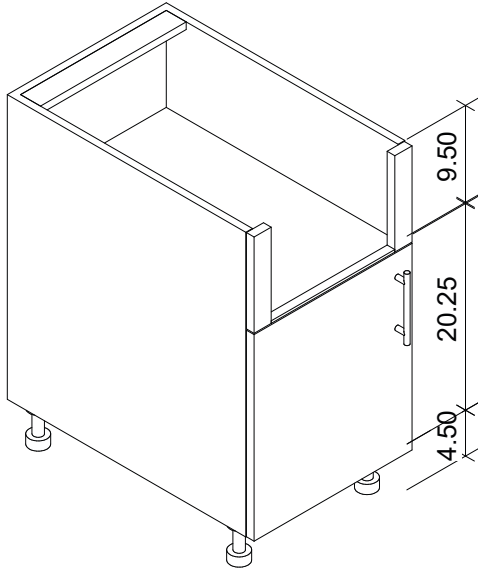

Appliance Base Cabinets - Bartender/Cocktail Base