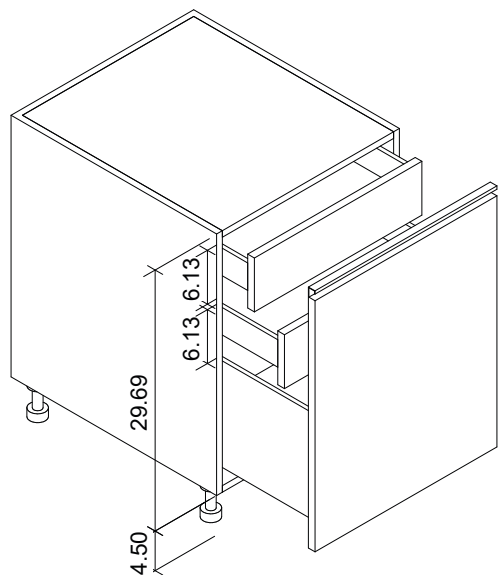

Base Storage Cabinets

Product Description	
OBM: Drawer Base, 3 drawers	
27" Depth SKU	24" Depth SKU
OBM0930	OBM0930-24
OBM1230	OBM1230-24
OBM1530	OBM1530-24
OBM1830	OBM1830-24
OBM2130	OBM2130-24
OBM2430	OBM2430-24
OBM2730	OBM2730-24
OBM3030	OBM3030-24
OBM3330	OBM3330-24
OBM3630	OBM3630-24

Product Description	
OBM: Outdoor Base 2 Drawer	
27" Depth SKU	24" Depth SKU
OBM2420	OBM2420-24

Product Description	
OBM: Outdoor Base 2 Drawer Heavy Duty drawer glides to support cooler NOTE: Stores most coolers up to 52 quarts	
27" Depth SKU	24" Depth SKU
OBM3320HD	N/A

Product Description	
OBM: Outdoor Base Multi-Drawer TECNO, Full-height drawer front with 2 nested drawers	
27" Depth SKU	24" Depth SKU
OBM1830 TECNO	OBM1830-24 TECNO
OBM2130 TECNO	OBM2130-24 TECNO
OBM2430 TECNO	OBM2430-24 TECNO
OBM2730 TECNO	OBM1830-24 TECNO
OBM3030 TECNO	OBM3030-24 TECNO