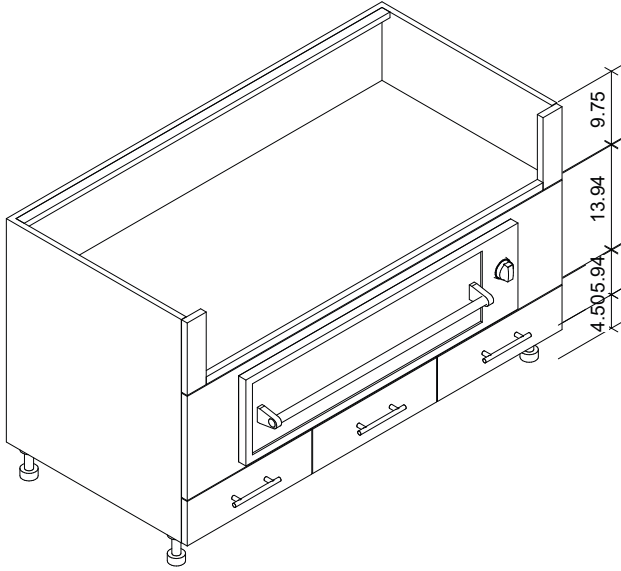

Grill Storage Cabinets - Warming Drawer Insert

Product Description	
OGW: Outdoor Grill Base w/ Warming Drawer Warming Drawer, 3 Drawers	
27" Depth SKU	24" Depth SKU
OGW5830	N/A