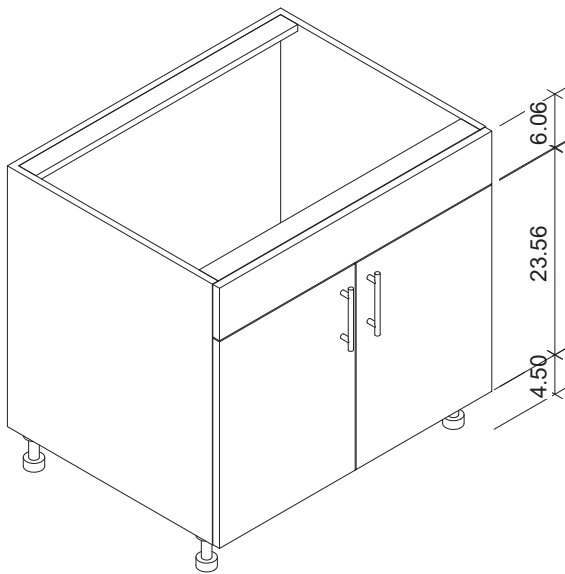

Base Sink Cabinets

Product Description	
OBS: Outdoor Base Sink Full height single door	
27" Depth SKU	24" Depth SKU
OBS1501-FHD-LH	OBS1501-24-FHD-LH
OBS1501-FHD-RH	OBS1501-24-FHD-RH
OBS1801-FHD-LH	OBS1801-24-FHD-LH
OBS1801-FHD-RH	OBS1801-24-FHD-RH
OBS2101-FHD-LH	OBS2101-24-FHD-LH
OBS2101-FHD-RH	OBS2101-24-FHD-RH
OBS2401-FHD-LH	OBS2401-24-FHD-LH
OBS2401-FHD-RH	OBS2401-24-FHD-RH