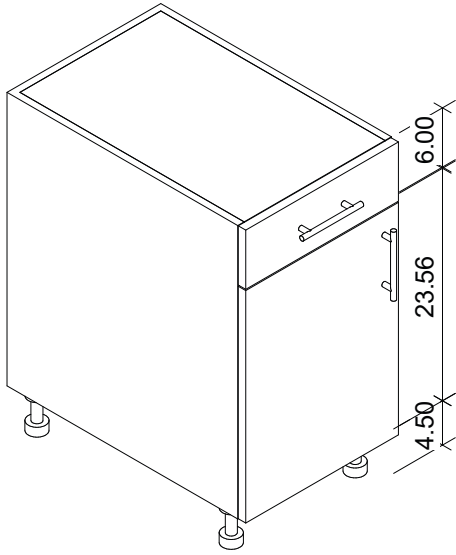

Base Storage Cabinets

Typical measurements for base storage cabinets.

Typical cabinet foot location.

Base Storage Cabinets

Product Description	
OBF: Full height door base, 1 door, includes half-depth shelf.	
27" Depth SKU	24" Depth SKU
OBF0901-LH	OBF0901-24-LH
OBF0901-RH	OBF0901-24-RH
OBF1201-LH	OBF1201-24-LH
OBF1201-RH	OBF1201-24-RH
OBF1501-LH	OBF1501-24-LH
OBF1501-RH	OBF1501-24-RH
OBF1801-LH	OBF1801-24-LH
OBF1801-RH	OBF1801-24-RH
OBF2101-LH	OBF2101-24-LH
OBF2101-RH	OBF2101-24-RH
OBF2401-LH	OBF2401-24-LH
OBF2401-RH	OBF2401-24-RH

Product Description	
OBF: Full height door base, 2 doors, includes half-depth shelf.	
27" Depth SKU	24" Depth SKU
OBF2402	OBF2402-24
OBF2702	OBF2702-24
OBF3002	OBF3002-24
OBF3302	OBF3302-24
OBF3602	OBF3602-24
OBF3902	OBF3902-24
OBF4202	OBF4202-24
OBF4502	OBF4502-24
OBF4802	OBF4802-24
OBF5202	OBF5202-24

NOTE: Cabinet boxes are 30" high plus 4.5" leveling legs or 2" (ADA) leg heights.

Base Storage Cabinets

Product Description	
OBD: Door/drawer base, 1 door, includes half-depth shelf.	
27" Depth SKU	24" Depth SKU
OBD0911-LH	OBD0911-24-LH
OBD0911-RH	OBD0911-24-RH
OBD1211-LH	OBD1211-24-LH
OBD1211-RH	OBD1211-24-RH
OBD1511-LH	OBD1511-24-LH
OBD1511-RH	OBD1511-24-RH
OBD1811-LH	OBD1811-24-LH
OBD1811-RH	OBD1811-24-RH
OBD2111-LH	OBD2111-24-LH
OBD2111-RH	OBD2111-24-RH
OBD2411-LH	OBD2411-24-LH
OBD2411-RH	OBD2411-24-RH