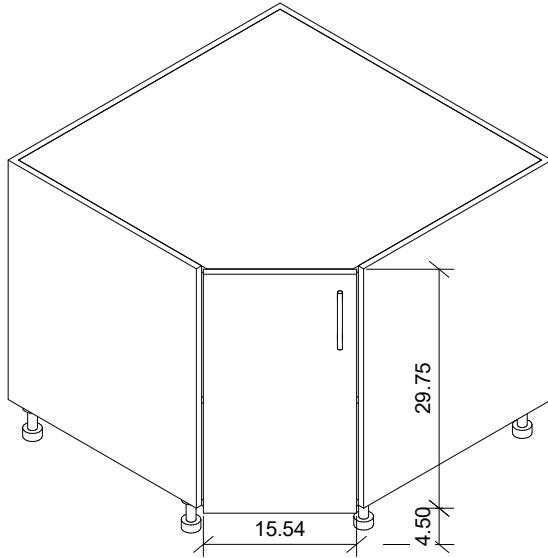

Specialty Base Cabinets - Corner Base

Product Description	
DCB: Outdoor Corner base 1 Door	
27" Depth SKU	24" Depth SKU
N/A	DCB39-LH
N/A	DCB39-RH
N/A	DCB36-LH
N/A	DCB36-RH