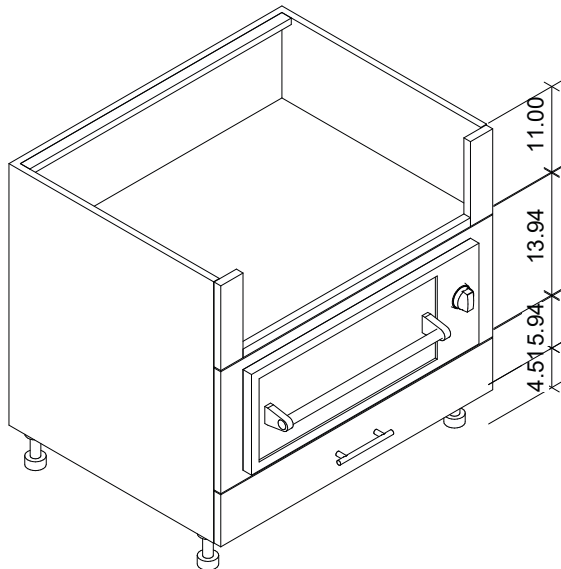

Grill Storage Cabinets - Warming Drawer Insert

Product Description	
OGW: Outdoor Grill Base w/ Warming Drawer Warming Drawer, 2 Drawers, 1 Door	
27" Depth SKU	24" Depth SKU
OGW5821	N/A
OGW6221	N/A

Product Description	
OGW: Outdoor Grill Base w/ Warming Drawer Deep, Warming Drawer, 2 Drawers, 1 Door	
27" Depth SKU	24" Depth SKU
OGW5821D	N/A
OGW6221D	N/A

Product Description	
OGW: Outdoor Grill Base w/ Warming Drawer Warming Drawer, 1 Drawer	
27" Depth SKU	24" Depth SKU
OGW3310	N/A
OGW3610	N/A

Product Description	
OGW: Outdoor Grill Base w/ Warming Drawer Deep, Warming Drawer, 1 Drawer	
27" Depth SKU	24" Depth SKU
OGW3310D	N/A
OGW3610D	N/A

Product Description	
OGW: Outdoor Grill Base w/ Warming Drawer Warming Drawer, 2 Drawers	
27" Depth SKU	24" Depth SKU
OGW4220	N/A
OGW4820	N/A
OGW5420	N/A

Product Description	
OGW: Outdoor Grill Base w/ Warming Drawer Deep, Warming Drawer, 2 Drawers	
27" Depth SKU	24" Depth SKU
OGW4220D	N/A
OGW4820D	N/A
OGW5420D	N/A