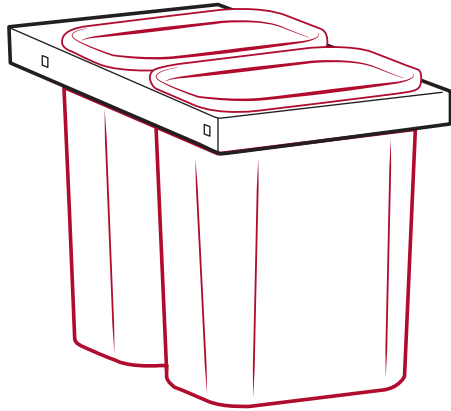

Cabinet Accessories - Trash Pullout

Product Description	
OTP: Trash pullout accessory Designed to fit 15 - 24" wide OBF, OBD, OBB Side Burner cabinets and 36", 42" and 48" Grill Cabinets.	
SKU	Description
OTP15	Single Trash for 15" cabinet or 1 side of 30" Grill cabinet
OTP16.5	Single Trash for 1 side of 33" Grill cabinet
OTP18	Double Trash for 18" cabinet or 36" Grill - side burner
OTP19.33	Double Trash for 58" Grill cabinet
OTP20.67	Double Trash for 62" Grill cabinet
OTP21	Double Trash for 21" cabinet or 1 side of 42" Grill cabinet
OTP24	Double Trash
OTP24D	Double Trash Deep
OTP27	Double Trash
OTP30	Double Trash
OTP33	Double Trash