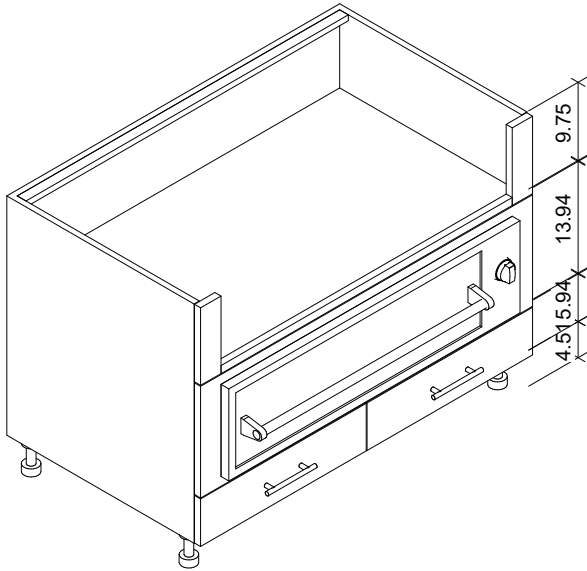

Grill Storage Cabinets - Warming Drawer Insert

Product Description	
OGW: Outdoor Grill Base w/ Warming Drawer Warming Drawer Only	
27" Depth SKU	24" Depth SKU
OGW3600	N/A
OGW4200	N/A
OGW4800	N/A

Product Description	
OGW: Outdoor Grill Base w/ Warming Drawer Deep, Warming Drawer Only	
27" Depth SKU	24" Depth SKU
OGW3600D	N/A
OGW4200D	N/A
OGW4800D	N/A

Product Description	
OGW: Outdoor Grill Base w/ Warming Drawer Warming Drawer, 1 Door	
27" Depth SKU	24" Depth SKU
OGW5401	N/A
OGW5801	N/A

Product Description	
OGW: Outdoor Grill Base w/ Warming Drawer Deep, Warming Drawer, 1 Door	
27" Depth SKU	24" Depth SKU
OGW5401D	N/A
OGW5801D	N/A

Product Description	
OGW: Outdoor Grill Base w/ Warming Drawer Warming Drawer, 1 Drawer, 1 Door	
27" Depth SKU	24" Depth SKU
OGW5411	N/A

Product Description	
OGW: Outdoor Grill Base w/ Warming Drawer Deep, Warming Drawer, 1 Drawer, 1 Door	
27" Depth SKU	24" Depth SKU
OGW5411D	N/A