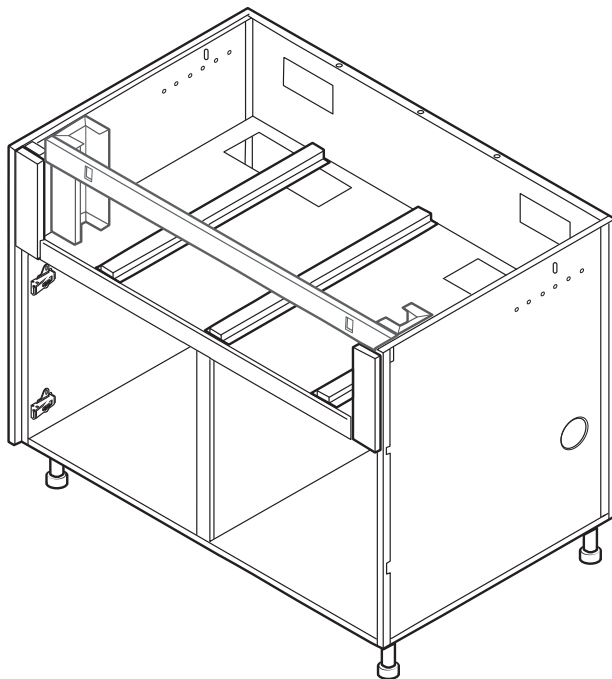

Grill Storage Cabinets

- Available in widths from 30" - 64".
- Factory installed trim kits designed to accommodate most grill manufacturers.
- Cabinets available for additional cooking appliances such as cooktops, EVO and a variety of pizza ovens.
- Specify cabinet 6" larger than the grill being used.
- Grill manufacturers such as Wolf, Twin Eagles and Fire Magic, require a deeper cabinet from top to bottom. The nomenclature for such grill is denoted with a, "D" suffix. Example - OGB4802D.

*NOTE: Extra depth cabinets are not available in all sizes. Please contact: Sales@danver.com for specific needs.

Top View

Front View

Grill Storage Cabinets

Product Description	
OGB: Outdoor Grill Base 2 Doors	
27" Depth SKU	24" Depth SKU
OGB3002	OGB3002-24
OGB3302	OGB3302-24
OGB3602	OGB3602-24
OGB4202	OGB4202-24
OGB4802	OGB4802-24