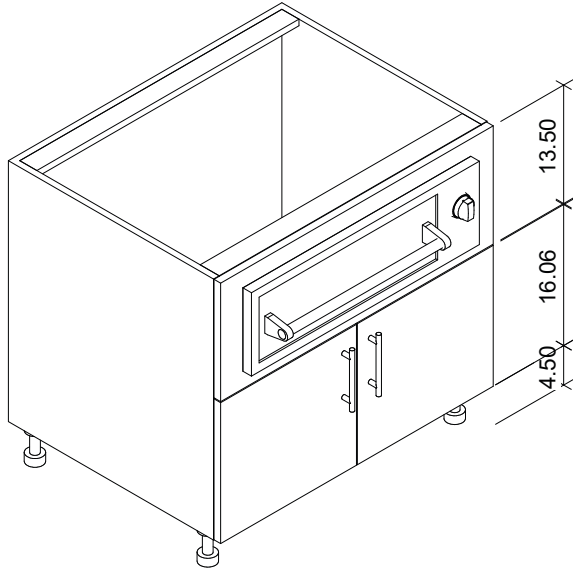

Appliance Base Cabinets - Warming Drawer Base

Product Description	
OBW: Outdoor Warming Drawer base 2 Doors	
27" Depth SKU	24" Depth SKU
OBW3002	OBW3002-24
OBW3302	OBW3302-24
OBW3602	OBW3602-24

Product Description	
OBW: Outdoor Warming Drawer base Deep, 2 Doors	
27" Depth SKU	24" Depth SKU
OBW3002D	OBW3002D-24
OBW3302D	OBW3302D-24
OBW3602D	OBW3602D-24