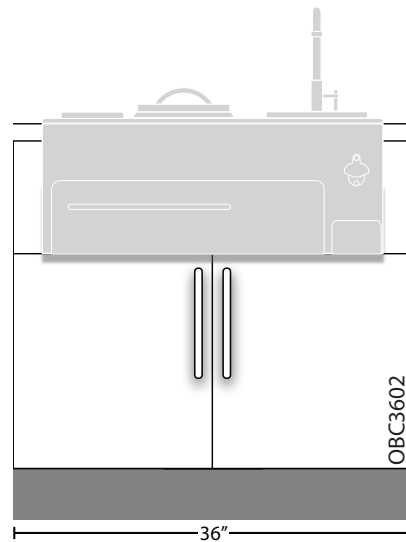

Product Description	
OBC: Outdoor Bartender/Cocktail station base 1 Door	
27" Depth SKU	24" Depth SKU
OBC1801-LH	OBC1801-24-LH
OBC1801-RH	OBC1801-24-RH
OBC2101-LH	OBC2101-24-LH
OBC2101-RH	OBC2101-24-RH

Product Description	
OBC: Outdoor Bartender/Cocktail station base, 2 Doors	
27" Depth SKU	24" Depth SKU
OBC2402	OBC2402-24
OBC2702	OBC2702-24
OBC3002	OBC3002-24
OBC3302	OBC3302-24
OBC3602	OBC3602-24
OBC3902	OBC3902-24

Product Description	
OBC: Outdoor Bartender/Cocktail station base, Deep, 1 Door	
27" Depth SKU	24" Depth SKU
OBC1801D-LH	OBC1801D-RH
OBC1801D-RH	OBC1801D-LH
OBC3002D	OBC3002D-24
OBC3602D	OBC3602D-24