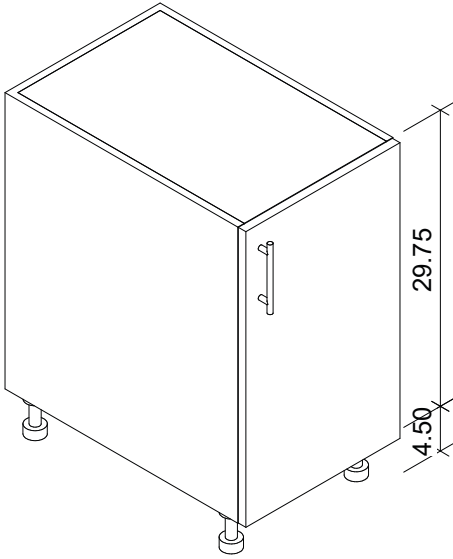

Base Storage Cabinets

Typical measurements for base storage cabinets.

Typical cabinet foot location.

Base Storage Cabinets

Product Description	
OBF: Full height door base, 1 door, includes half-depth shelf.	
27" Depth SKU	24" Depth SKU
OBF0901-LH	OBF0901-24-LH
OBF0901-RH	OBF0901-24-RH
OBF1201-LH	OBF1201-24-LH
OBF1201-RH	OBF1201-24-RH
OBF1501-LH	OBF1501-24-LH
OBF1501-RH	OBF1501-24-RH
OBF1801-LH	OBF1801-24-LH
OBF1801-RH	OBF1801-24-RH
OBF2101-LH	OBF2101-24-LH
OBF2101-RH	OBF2101-24-RH
OBF2401-LH	OBF2401-24-LH
OBF2401-RH	OBF2401-24-RH

Product Description	
OBF: Full height door base, 2 doors, includes half-depth shelf.	
27" Depth SKU	24" Depth SKU
OBF2402	OBF2402-24
OBF2702	OBF2702-24
OBF3002	OBF3002-24
OBF3302	OBF3302-24
OBF3602	OBF3602-24
OBF3902	OBF3902-24
OBF4202	OBF4202-24
OBF4502	OBF4502-24
OBF4802	OBF4802-24
OBF5202	OBF5202-24

NOTE: Cabinet boxes are 30" high plus 4.5" leveling legs or 2" (ADA) leg heights.

Base Storage Cabinets

Product Description	
OBD: Door/drawer base, 1 door, includes half-depth shelf.	
27" Depth SKU	24" Depth SKU
OBD0911-LH	OBD0911-24-LH
OBD0911-RH	OBD0911-24-RH
OBD1211-LH	OBD1211-24-LH
OBD1211-RH	OBD1211-24-RH
OBD1511-LH	OBD1511-24-LH
OBD1511-RH	OBD1511-24-RH
OBD1811-LH	OBD1811-24-LH
OBD1811-RH	OBD1811-24-RH
OBD2111-LH	OBD2111-24-LH
OBD2111-RH	OBD2111-24-RH
OBD2411-LH	OBD2411-24-LH
OBD2411-RH	OBD2411-24-RH