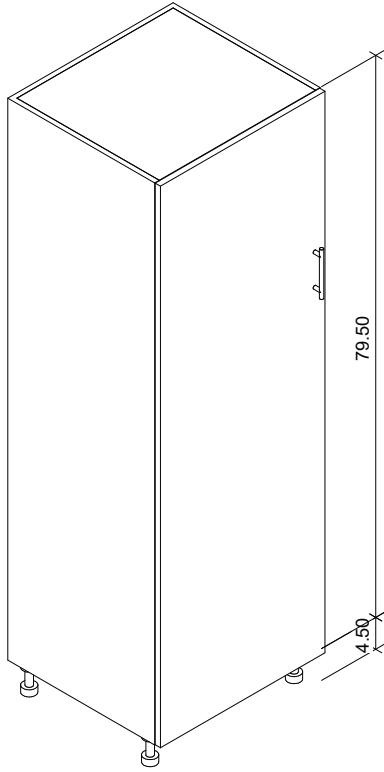

Tall Storage Cabinets - TBXXXX 24" Deep

Product Description	
TB: Tall base 1 Full Height Door	
24" Depth SKU	
TB1884-LH	TB1884-RH
TB2184-LH	TB2184-RH