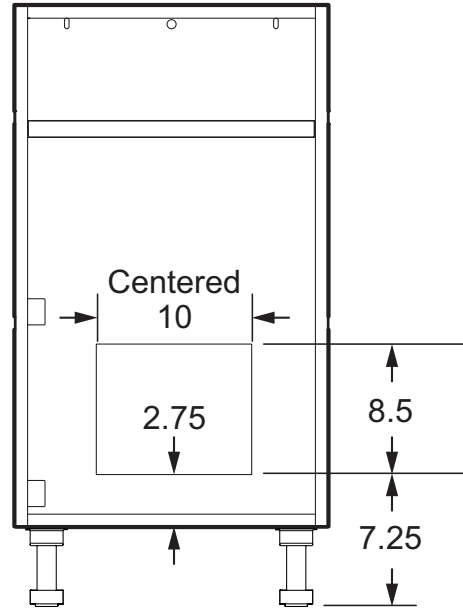

Base Sink Cabinets

All OBS (Base Sink Cabinets) have precut openings in the rear and bottom panels as well as standard side openings for plumbing and electrical conduit.

Front View

Product Description	
OBS: Outdoor Base Sink False front with single door	
27" Depth SKU	24" Depth SKU
OBS1501-LH	OBS1501-24-LH
OBS1501-RH	OBS1501-24-RH
OBS1801-LH	OBS1801-24-LH
OBS1801-RH	OBS1801-24-RH
OBS2101-LH	OBS2101-24-LH
OBS2101-RH	OBS2101-24-RH
OBS2401-LH	OBS2401-24-LH
OBS2401-RH	OBS2401-24-RH