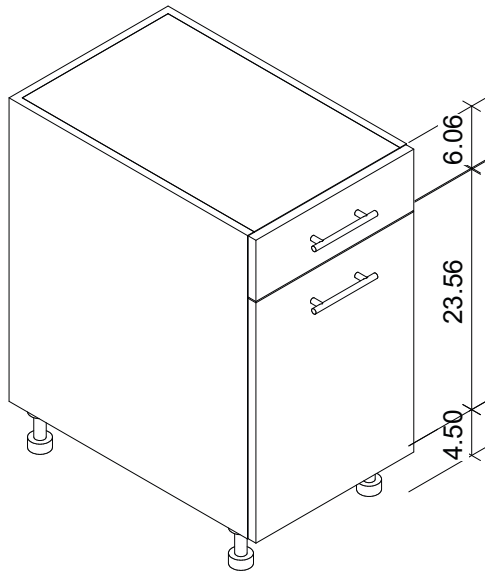

Product Description	
OBT: Outdoor Base Trash Full Height Door	
NOTE: 15" cabinets have 1 trash bin. Cabinets 18" and above have 2 trash bins.	
27" Depth SKU	24" Depth SKU
OBT1500	OBT1500-24
OBT1800	OBT1800-24
OBT2100	OBT2100-24
OBT2400	OBT2400-24
OBT2700	OBT2700-24