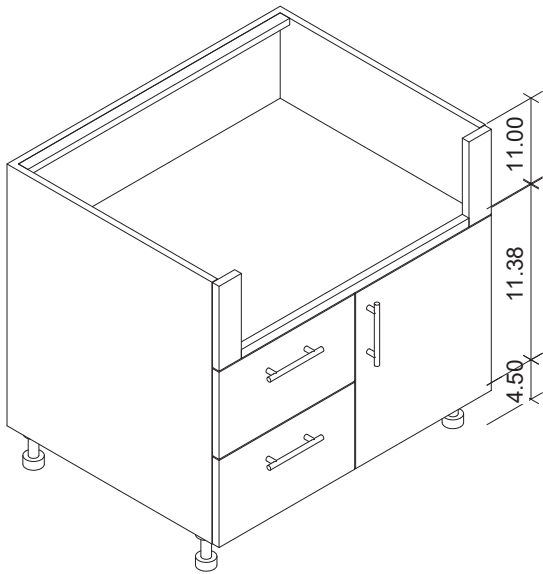

Grill Storage Cabinets

Product Description	
OGB: Outdoor Grill Base 2 Drawers, 1 Door	
27" Depth SKU	24" Depth SKU
OGB3021	OGB3021-24
OGB3321	OGB3321-24
OGB3621	OGB3621-24
OGB4221	OGB4221-24
OGB4821	OGB4821-24

Product Description	
OGB: Outdoor Grill Base 2 Drawers, 1 Door, Deep	
27" Depth SKU	24" Depth SKU
OGB3021D	OGB3021D-24
OGB3321D	OGB3321D-24
OGB3621D	OGB3621D-24
OGB4221D	OGB4221D-24
OGB4821D	OGB4821D-24

Product Description	
OGB: Outdoor Grill Base 2 Drawers, 1 Door, for EVO cooktops	
27" Depth SKU	24" Depth SKU
OGB3321-EVO	N/A
OGB3621-EVO	N/A
OGB4221-EVO	N/A

Product Description	
OGB: Outdoor Grill Base 2 Drawers, extra deep shelf, for Hasty Bake grills	
27" Depth SKU	24" Depth SKU
OGB4220-HB	N/A
OGB4820-HB	N/A

Product Description	
OGB: Outdoor Grill Base 2 Drawers, for Caliber Rockwell grills	
27" Depth SKU	24" Depth SKU
OGB4220-CALIBER	N/A
OGB4820-CALIBER ROCKWELL	N/A