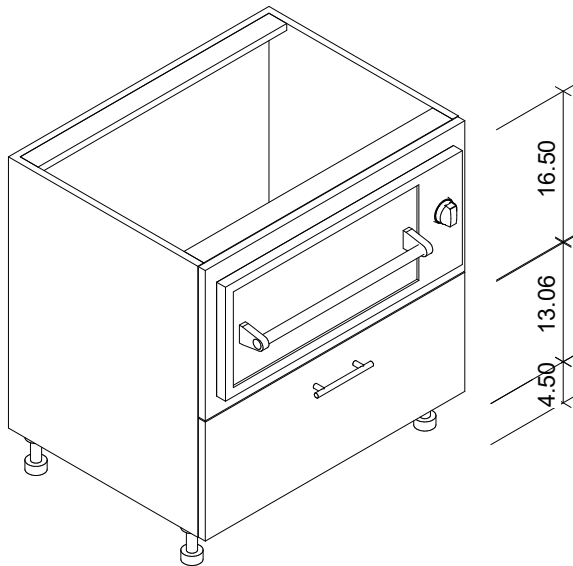

Product Description	
OBW: Outdoor Warming Drawer base 1 Drawer	
27" Depth SKU	24" Depth SKU
OBW3010	OBW3010-24
OBW3310	OBW3310-24
OBW3610	OBW3610-24

Product Description	
OBW: Outdoor Warming Drawer base Deep, 1 Drawer	
27" Depth SKU	24" Depth SKU
OBW3010D	OBW3010D-24
OBW3310D	OBW3310D-24
OBW3610D	OBW3610D-24

Note: The OBW3002 is made for 27" wide warming drawers. The OBW33xx's accommodate 30" wide drawers. The OBW36xx's accommodate 33" wide drawers.