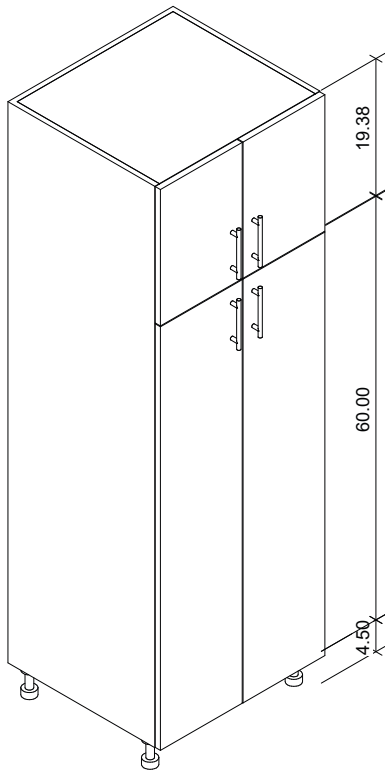

Product Description		
TB: Tall base 4 Door		
84" Tall	90" Tall	96" Tall
TB2484-4	TB2490-4	TB2496-4
TB2784-4	TB2790-4	TB2796-4
TB3084-4	TB3090-4	TB3096-4
TB3384-4	TB3390-4	TB3396-4
TB3684-4	TB3690-4	TB3696-4