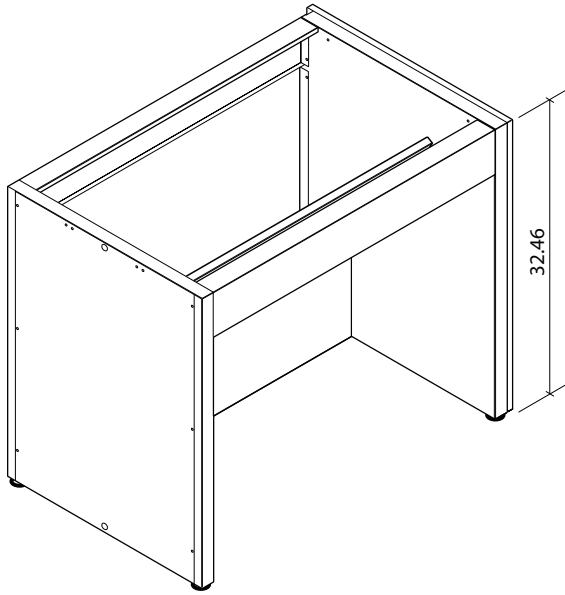

ADA Base Cabinets - Sink Base

Product Description	
OBS: ADA compliant sink base/workstation, no doors.	
27" Depth SKU	24" Depth SKU
OBS3600 ADA	OBS3600-24 ADA
OBS3900 ADA	OBS3900-24 ADA

Product Description	
OBS: ADA compliant sink base/workstation, 2 doors.	
27" Depth SKU	24" Depth SKU
OBS3602 ADA	OBS3602-24 ADA
OBS3902 ADA	OBS3902-24 ADA