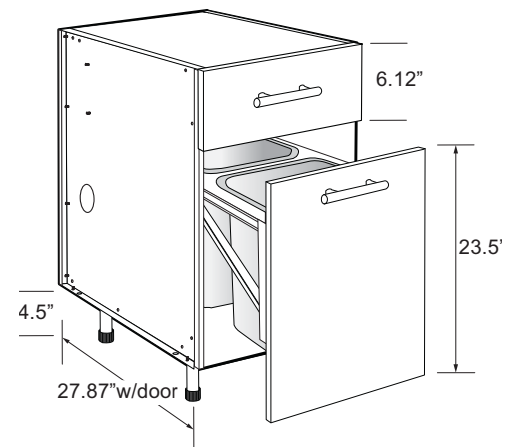

Product Description	
OBT: Outdoor Base Trash Drawer & Door	
NOTE: 15" cabinets have 1 trash bin. Cabinets 18" and above have 2 trash bins.	
27" Depth SKU	24" Depth SKU
OBT1510	OBT1510-24
OBT1810	OBT1810-24
OBT2110	OBT2110-24
OBT2410	OBT2410-24