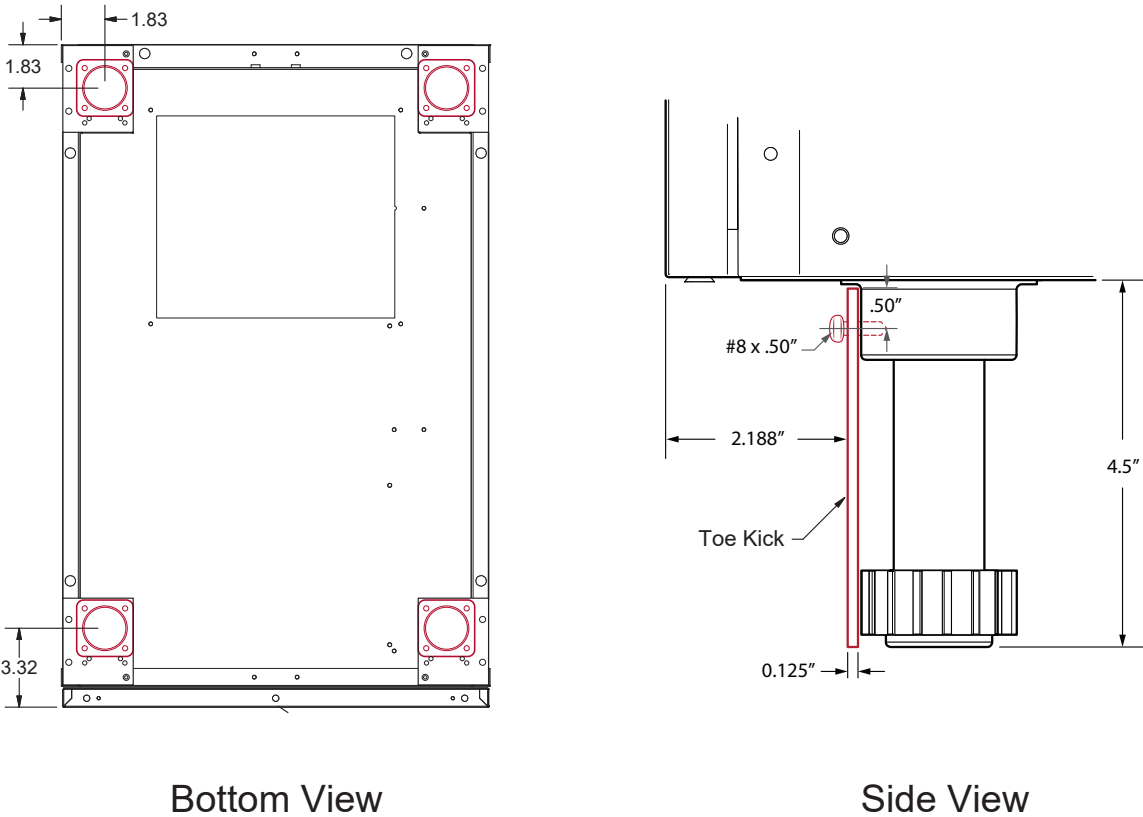

Cabinet Options

- Shelving options: half depth standard, full depth, roll out or heavy duty available.
- Incremental 3" widths starting at 9" and heights starting at 12".
- Available in a variety of door style options.
- Powder coated finishes in solid colors along with woodgrain and stone looks.
- Finished backs and sides are available for stand alone island installations.
- Pre-cut access holes to accommodate plumbing, electrical and required ventilation.
- Magnetic door closures and rain gaskets available.

Base Storage Cabinets

Typical measurements for base storage cabinets.

Typical cabinet foot location.

Base Storage Cabinets

Product Description	
OBF: Full height door base, 1 door, includes half-depth shelf.	
27" Depth SKU	24" Depth SKU
OBF0901-LH	OBF0901-24-LH
OBF0901-RH	OBF0901-24-RH
OBF1201-LH	OBF1201-24-LH
OBF1201-RH	OBF1201-24-RH
OBF1501-LH	OBF1501-24-LH
OBF1501-RH	OBF1501-24-RH
OBF1801-LH	OBF1801-24-LH
OBF1801-RH	OBF1801-24-RH
OBF2101-LH	OBF2101-24-LH
OBF2101-RH	OBF2101-24-RH
OBF2401-LH	OBF2401-24-LH
OBF2401-RH	OBF2401-24-RH

Product Description	
OBF: Full height door base, 2 doors, includes half-depth shelf.	
27" Depth SKU	24" Depth SKU
OBF2402	OBF2402-24
OBF2702	OBF2702-24
OBF3002	OBF3002-24
OBF3302	OBF3302-24
OBF3602	OBF3602-24
OBF3902	OBF3902-24
OBF4202	OBF4202-24
OBF4502	OBF4502-24
OBF4802	OBF4802-24
OBF5202	OBF5202-24