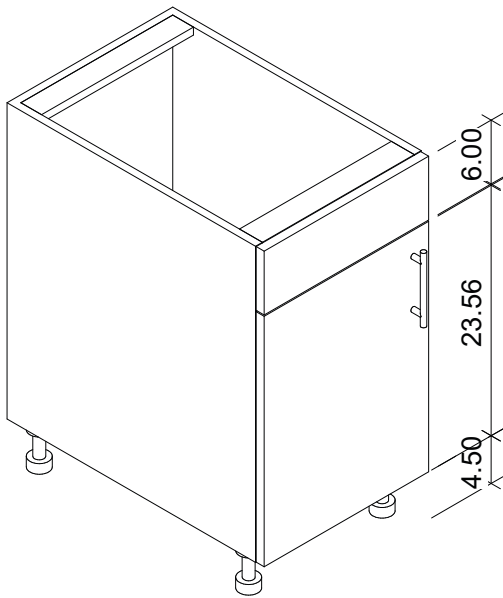

Product Description	
OBS: Outdoor Base Sink False front with single door	
27" Depth SKU	24" Depth SKU
OBS1501-LH	OBS1501-24-LH
OBS1501-RH	OBS1501-24-RH
OBS1801-LH	OBS1801-24-LH
OBS1801-RH	OBS1801-24-RH
OBS2101-LH	OBS2101-24-LH
OBS2101-RH	OBS2101-24-RH
OBS2401-LH	OBS2401-24-LH
OBS2401-RH	OBS2401-24-RH