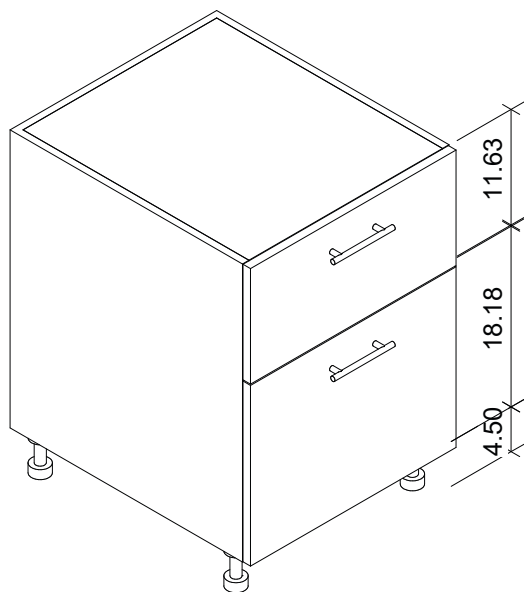

Base Storage Cabinets

Product Description	
OBM: Drawer Base, 3 drawers	
27" Depth SKU	24" Depth SKU
OBM0930	OBM0930-24
OBM1230	OBM1230-24
OBM1530	OBM1530-24
OBM1830	OBM1830-24
OBM2130	OBM2130-24
OBM2430	OBM2430-24
OBM2730	OBM2730-24
OBM3030	OBM3030-24
OBM3330	OBM3330-24
OBM3630	OBM3630-24

Product Description	
OBM: Outdoor Base 2 Drawer	
27" Depth SKU	24" Depth SKU
OBM2420	OBM2420-24

Product Description	
OBM: Outdoor Base 2 Drawer Heavy Duty drawer glides to support cooler NOTE: Stores most coolers up to 52 quarts	
27" Depth SKU	24" Depth SKU
OBM3320HD	N/A

Product Description	
OBM: Outdoor Base Multi-Drawer TECNO, Full-height drawer front with 2 nested drawers	
27" Depth SKU	24" Depth SKU
OBM1830 TECNO	OBM1830-24 TECNO
OBM2130 TECNO	OBM2130-24 TECNO
OBM2430 TECNO	OBM2430-24 TECNO
OBM2730 TECNO	OBM1830-24 TECNO
OBM3030 TECNO	OBM3030-24 TECNO