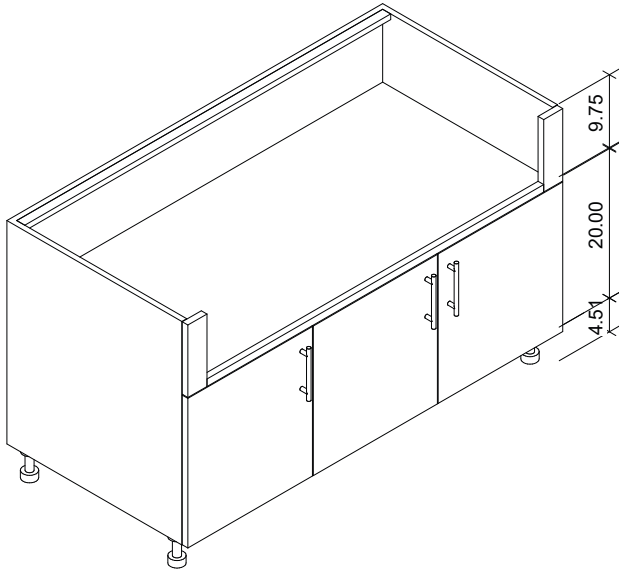

Grill Storage Cabinets

Product Description	
OGB: Outdoor Grill Base 3 Doors	
27" Depth SKU	24" Depth SKU
OGB5403	N/A
OGB5803	N/A
OGB6203	N/A

Product Description	
OGB: Outdoor Grill Base 3 Doors, Deep	
27" Depth SKU	24" Depth SKU
OGB5403D	N/A
OGB5803D	N/A
OGB6203D	N/A

Product Description	
OGB: Outdoor Grill Base 2 Drawers, 2 Doors	
27" Depth SKU	24" Depth SKU
OGB5422	N/A
OGB5822	N/A
OGB6222	N/A

Product Description	
OGB: Outdoor Grill Base 2 Doors, Deep	
27" Depth SKU	24" Depth SKU
OGB5422D	N/A
OGB5822D	N/A
OGB6222D	N/A

Product Description	
OGB: Outdoor Grill Base 4 Drawers, 1 Door	
27" Depth SKU	24" Depth SKU
OGB5441	N/A
OGB5841	N/A
OGB6241	N/A

Product Description	
OGB: Outdoor Grill Base 4 Drawers, 1 Door, Deep	
27" Depth SKU	24" Depth SKU
OGB5441D	N/A
OGB5841D	N/A
OGB6241D	N/A