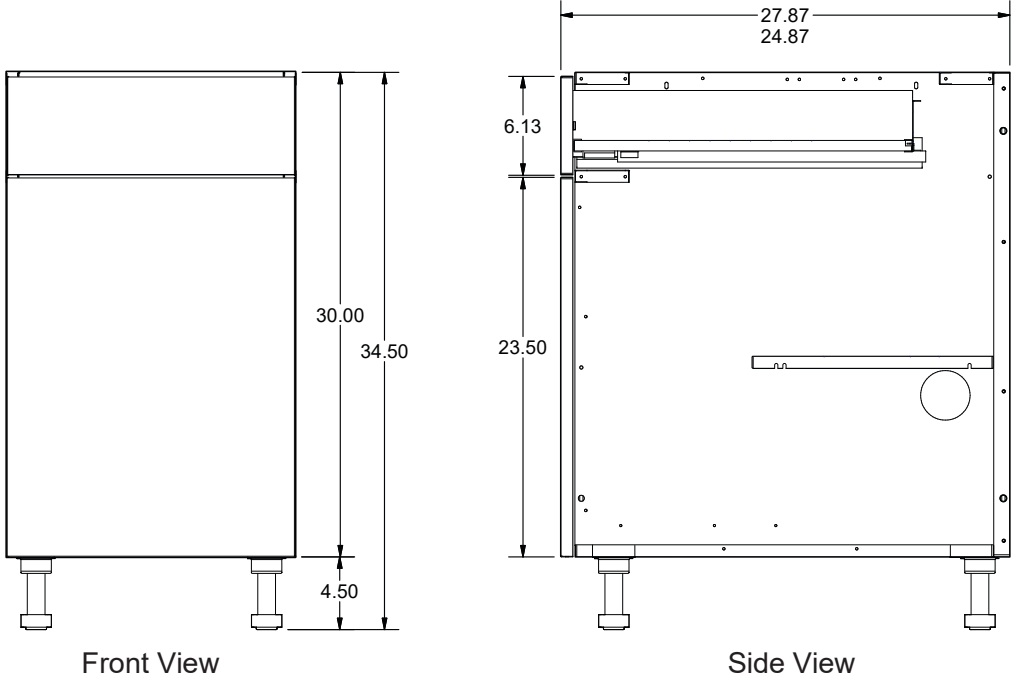

Specification Guide: Outdoor Kitchen Cabinets

STYLE AND CONSTRUCTION

- All standard doors, drawers and cabinet boxes are manufactured from 20g stainless steel with a choice of 304 or 316 marine grade.
- European frameless, solid top construction with full overlay doors.
- Standard 30" high cabinet boxes plus 4.5" leveling legs or 2" (ADA) leg heights.
- Cabinet depths are standard 27.88" or optional 24.88", which includes the door.
- Concealed door hinges, full extension, soft-close drawer glides on residential projects.
- #2 matte finish interior standard on Danver Stainless Outdoor Kitchen cabinets.
- #4 brushed finish interior standard on Brown Jordan Outdoor Kitchen cabinets.

Cabinet Options

- Shelving options: half depth standard, full depth, roll out or heavy duty available.
- Incremental 3" widths starting at 9" and heights starting at 12".
- Available in a variety of door style options.
- Powder coated finishes in solid colors along with woodgrain and stone looks.
- Finished backs and sides are available for stand alone island installations.
- Pre-cut access holes to accommodate plumbing, electrical and required ventilation.
- Magnetic door closures and rain gaskets available.

Base Storage Cabinets

Typical measurements for base storage cabinets.

Typical cabinet foot location.

Base Storage Cabinets

Product Description	
OBF: Full height door base, 1 door, includes half-depth shelf.	
27" Depth SKU	24" Depth SKU
OBF0901-LH	OBF0901-24-LH
OBF0901-RH	OBF0901-24-RH
OBF1201-LH	OBF1201-24-LH
OBF1201-RH	OBF1201-24-RH
OBF1501-LH	OBF1501-24-LH
OBF1501-RH	OBF1501-24-RH
OBF1801-LH	OBF1801-24-LH
OBF1801-RH	OBF1801-24-RH
OBF2101-LH	OBF2101-24-LH
OBF2101-RH	OBF2101-24-RH
OBF2401-LH	OBF2401-24-LH
OBF2401-RH	OBF2401-24-RH