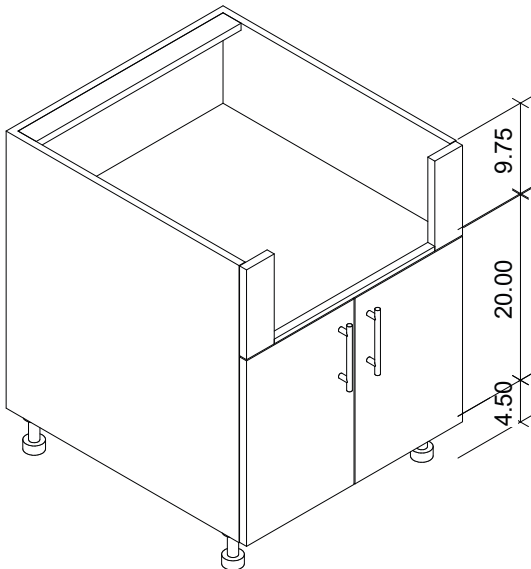

Appliance Base Cabinets - Viking Grill and Side Burner Base

Product Description	
VGB: Outdoor Viking Grill base 2 Drawers, 1 Door	
27" Depth SKU	24" Depth SKU
VGB3321	N/A
VGB3621	N/A
VGB4821	

Product Description	
VGB: Outdoor Viking Grill base 2 Doors	
27" Depth SKU	24" Depth SKU
VGB3602	N/A
VGB4802	
VGB5822	

Product Description	
VGB: Outdoor Viking Grill base 3 Doors	
27" Depth SKU	24" Depth SKU
VGB5803	

Product Description	
VGB: Outdoor Viking Grill base 4 Drawers	
27" Depth SKU	24" Depth SKU
VGB3640	
VGB4840	

Product Description	
VBB: Outdoor Viking Grill base 1 Door	
27" Depth SKU	24" Depth SKU
VBB1801-LH	N/A
VBB1801-RH	N/A
VBB2101-LH	N/A
VBB2101-RH	N/A

Product Description	
VBB: Outdoor Viking Grill base 2 Doors	
27" Depth SKU	24" Depth SKU
VBB2702	N/A
VBB3002	N/A