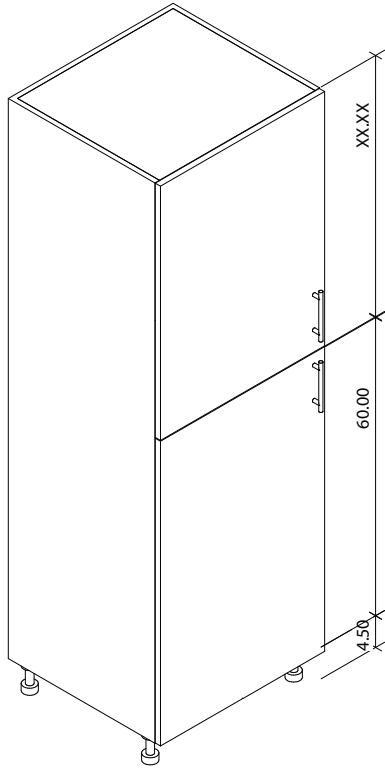

Tall Oven Cabinets - TTXXXX 24" Deep

Product Description	
TB: Tall base 1 Upper Door, 1 Lower Door	
24" Depth SKU	
TB1890-LH	TB1890-RH
TB1896-LH	TB1896-RH
TB2190-LH	TB2190-RH
TB2196-LH	TB2196-RH