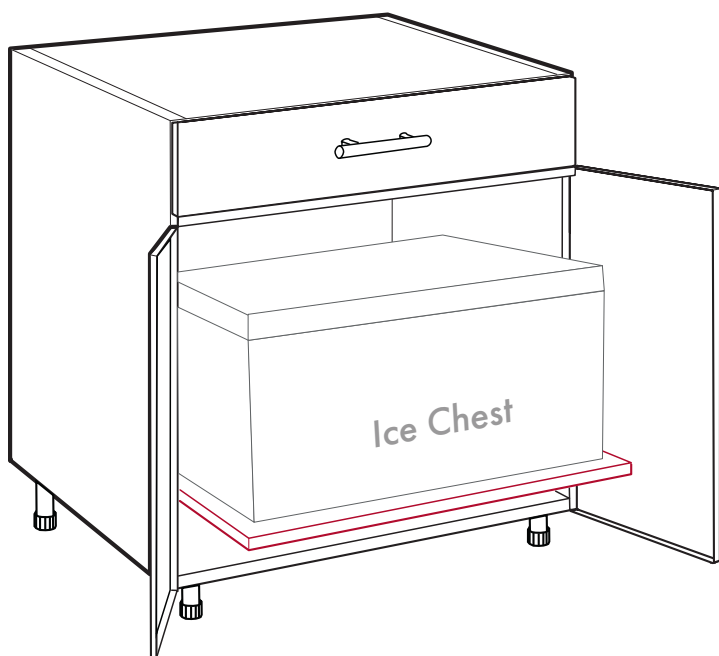

Cabinet Accessories

Product Description	
OSHXXP: Pullout Shelf Full and 1/2 depth shelves	
1/2 Depth SKU	Pullout SKU
OSH12	OSH12P
OSH15	OSH15P
OSH18	OSH16.5P
OSH19.3	OSH18P
OSH20.7	OSH19.3P
OSH21	OSH20.7P
OSH24	OSH21P
OSH27	OSH24P
OSH30	OSH27P
OSH33	OSH30P
OSH36	OSH33P
OSH39	OSH36P
OSH42	OSH39P
OSH45	OSH42P
OSH48	OSH45P
N/A	OSH48P

Product Description
OSHXXPCHEST: Pullout Chest Shelf Stationary and pullout shelving is available. Pullout shelves may be placed at various heights and installed in base cabinets with a door. For ice chests, shelves come with extra heavy duty glides and hold up to 132 lbs.
24" Depth SKU
OSH24PCHEST
OSH27PCHEST
OSH30PCHEST
OSH33PCHEST
OSH36PCHEST
OSH39PCHEST
OSH42PCHEST
OSH45PCHEST
OSH48PCHEST