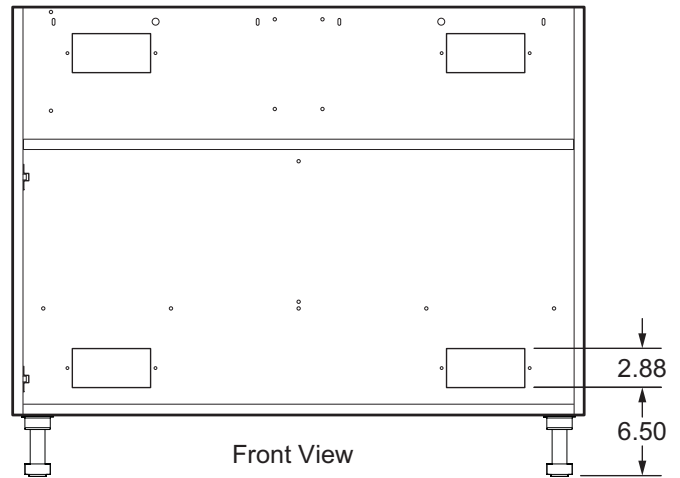

Grill Storage Cabinets

- Available in widths from 30" - 64".
- Factory installed trim kits designed to accommodate most grill manufacturers.
- Cabinets available for additional cooking appliances such as cooktops, EVO and a variety of pizza ovens.
- Specify cabinet 6" larger than the grill being used.
- Grill manufacturers such as Wolf, Twin Eagles and Fire Magic, require a deeper cabinet from top to bottom. The nomenclature for such grill is denoted with a, "D" suffix. Example - OGB4802D.

*NOTE: Extra depth cabinets are not available in all sizes. Please contact: Sales@danver.com for specific needs.

Front View