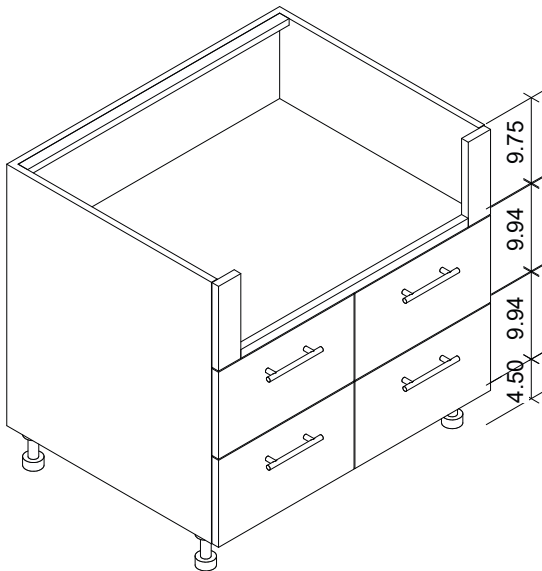

Grill Storage Cabinets

Product Description	
OGB: Outdoor Grill Base 4 Drawers	
27" Depth SKU	24" Depth SKU
OGB3640	OGB3640-24
OGB4240	OGB4240-24
OGB4840	OGB4840-24

Product Description	
OGB: Outdoor Grill Base 4 Drawers, Deep	
27" Depth SKU	24" Depth SKU
OGB3640D	OGB3640D-24
OGB4240D	OGB4240D-24
OGB4840D	OGB4840D-24

Product Description	
OGB: Outdoor Grill Base 4 Drawers, for EVO cooktops	
27" Depth SKU	24" Depth SKU
OGB4240-EVO	N/A

Product Description	
OGB: Outdoor Grill Base 3 Drawers, for Hasty Bake grills	
27" Depth SKU	24" Depth SKU
OGB5430-HB	N/A
OGB5830-HB	N/A

Product Description	
OGB: Outdoor Grill Base 2 Drawers, for Caliber Rockwell grills	
27" Depth SKU	24" Depth SKU
OGB4220-CALIBER	N/A
OGB4820-CALIBER ROCKWELL	N/A