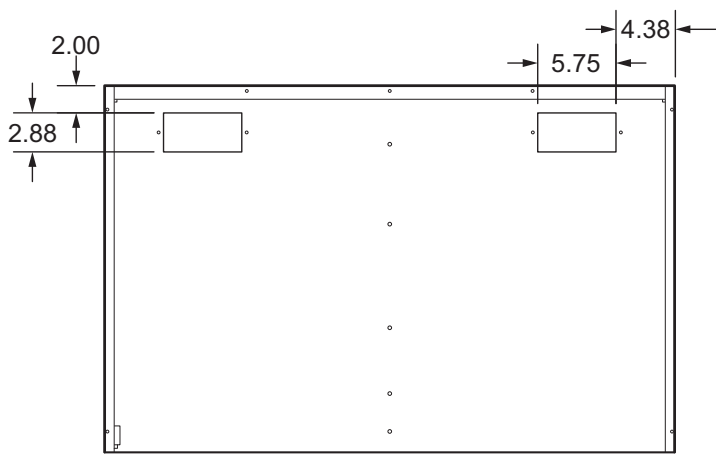

Grill Storage Cabinets

- Available in widths from 30" - 64".
- Factory installed trim kits designed to accommodate most grill manufacturers.
- Cabinets available for additional cooking appliances such as cooktops, EVO and a variety of pizza ovens.
- Specify cabinet 6" larger than the grill being used.
- Grill manufacturers such as Wolf, Twin Eagles and Fire Magic, require a deeper cabinet from top to bottom. The nomenclature for such grill is denoted with a, "D" suffix. Example - OGB4802D.

*NOTE: Extra depth cabinets are not available in all sizes. Please contact: Sales@danver.com for specific needs.

Top View